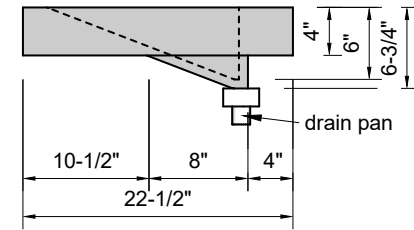

TOP VIEW

FRONT VIEW

SIDE VIEW

BACK VIEW

Model #: FLLR-96-03
Large Ramp (floating)
8" widespread faucet holes