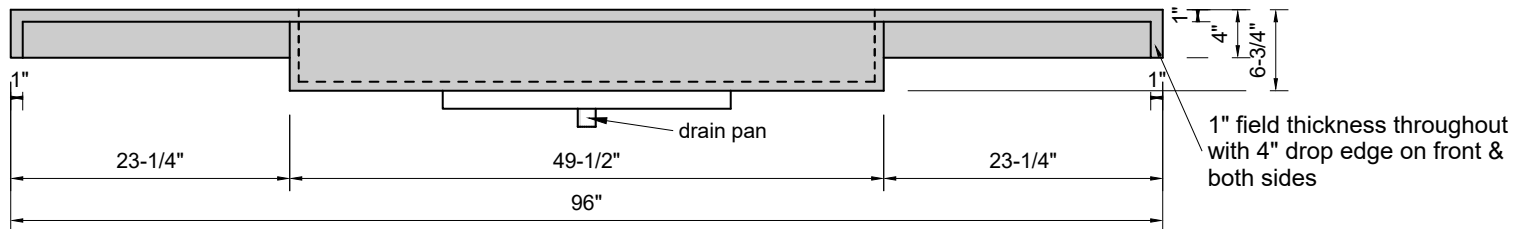

TOP VIEW

FRONT VIEW

SIDE VIEW

BACK VIEW

Model #: FLLR-96-03
Large Ramp (floating)
8" widespread faucet holes