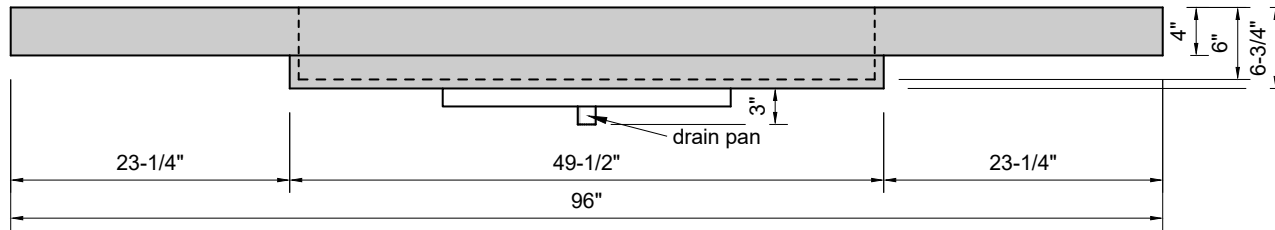

TOP VIEW

FRONT VIEW

SIDE VIEW

BACK VIEW

Model #: FLLR-96-03
Large Ramp (floating)
8" widespread faucet holes