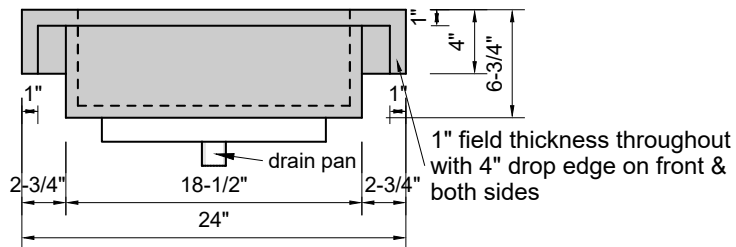

TOP VIEW

FRONT VIEW

SIDE VIEW

BACK VIEW

**Model #: FLMR-24-00**  
**Mini Ramp (floating)**  
**no faucet holes**