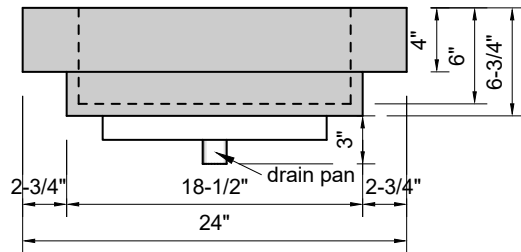

TOP VIEW

FRONT VIEW

SIDE VIEW

BACK VIEW

**Model #: FLMR-24-00**  
**Mini Ramp (floating)**  
**no faucet holes**