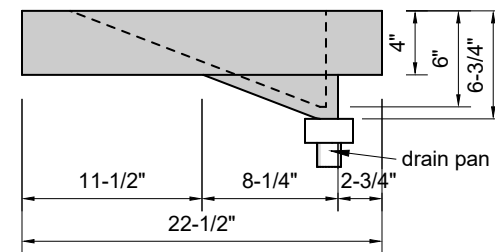

TOP VIEW

FRONT VIEW

SIDE VIEW

BACK VIEW

**Model #: FLMR-24-00**  
**Mini Ramp (floating)**  
**no faucet holes**