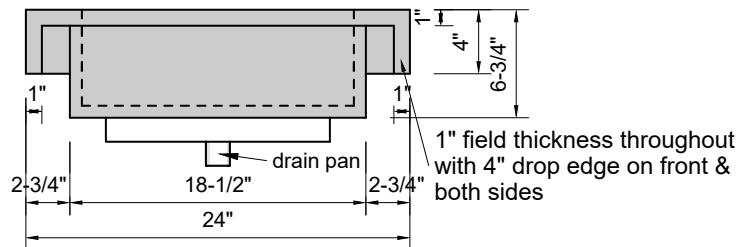

TOP VIEW

FRONT VIEW

SIDE VIEW

BACK VIEW

Model #: FLMR-24-01
Mini Ramp (floating)
single faucet hole