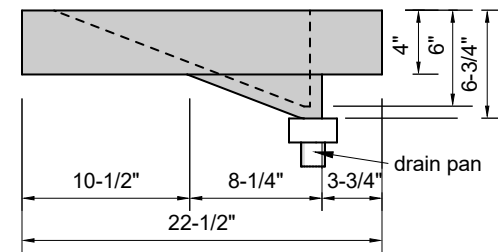

TOP VIEW

FRONT VIEW

SIDE VIEW

BACK VIEW

Model #: FLMR-24-01
Mini Ramp (floating)
single faucet hole