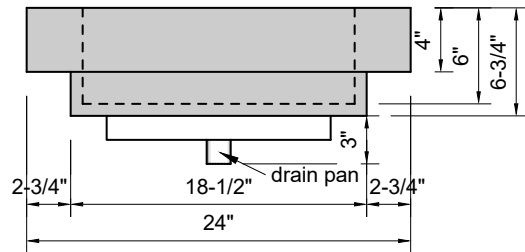

TOP VIEW

FRONT VIEW

SIDE VIEW

BACK VIEW

Model #: FLMR-24-01
Mini Ramp (floating)
single faucet hole