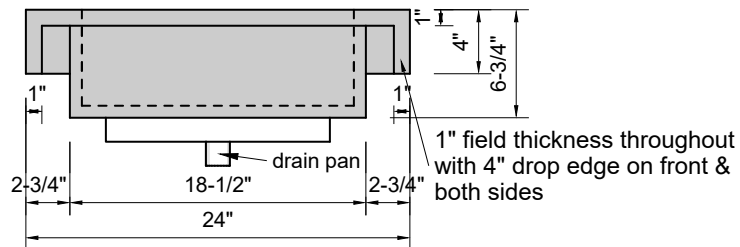

TOP VIEW

FRONT VIEW

SIDE VIEW

BACK VIEW

Model #: FLMR-24-03
Mini Ramp (floating)
8" widespread faucet holes