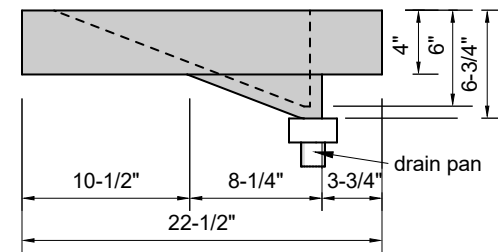

TOP VIEW

FRONT VIEW

SIDE VIEW

BACK VIEW

Model #: FLMR-24-03
Mini Ramp (floating)
8" widespread faucet holes