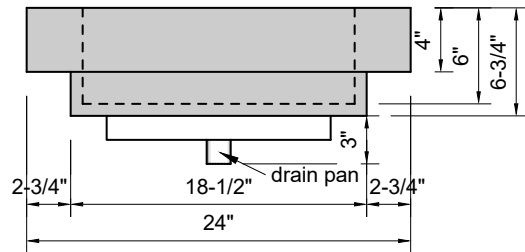

TOP VIEW

FRONT VIEW

SIDE VIEW

BACK VIEW

Model #: FLMR-24-03
Mini Ramp (floating)
8" widespread faucet holes