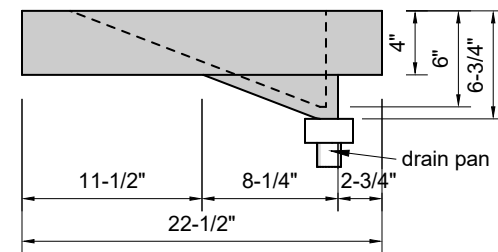

TOP VIEW

FRONT VIEW

SIDE VIEW

BACK VIEW

Model #: FLMR-30-00
Mini Ramp (floating)
no faucet holes