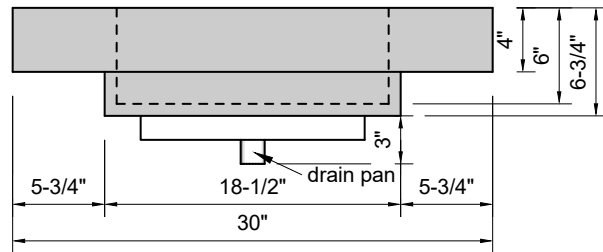

TOP VIEW

FRONT VIEW

SIDE VIEW

BACK VIEW

Model #: FLMR-30-00
Mini Ramp (floating)
no faucet holes