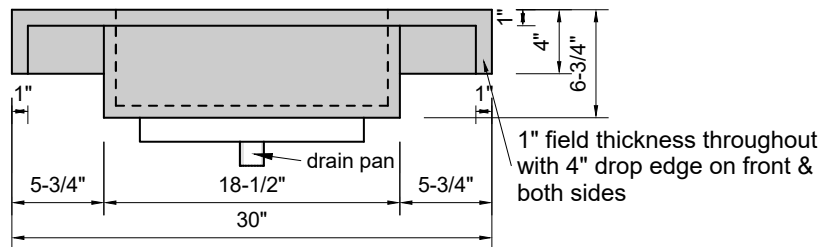

TOP VIEW

FRONT VIEW

SIDE VIEW

BACK VIEW

Model #: FLMR-30-00
Mini Ramp (floating)
no faucet holes