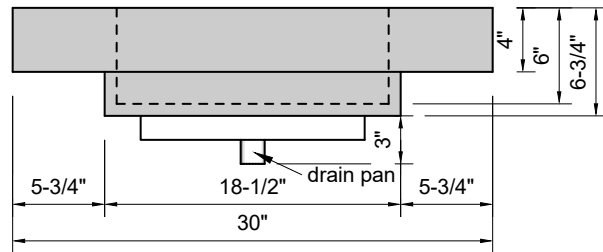

TOP VIEW

FRONT VIEW

SIDE VIEW

BACK VIEW

Model #: FLMR-30-01
Mini Ramp (floating)
single faucet hole