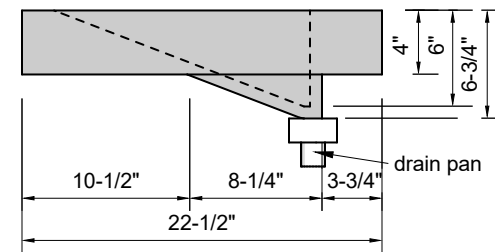

TOP VIEW

FRONT VIEW

SIDE VIEW

BACK VIEW

Model #: FLMR-30-01
Mini Ramp (floating)
single faucet hole