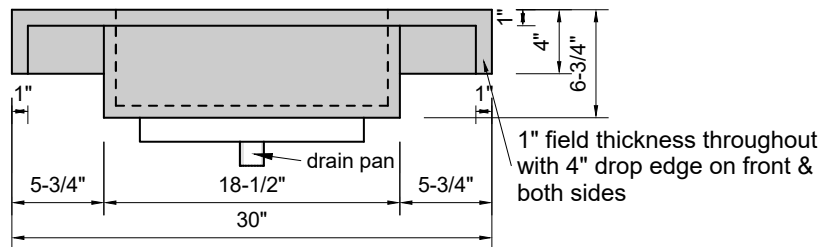

TOP VIEW

FRONT VIEW

SIDE VIEW

BACK VIEW

Model #: FLMR-30-01
Mini Ramp (floating)
single faucet hole