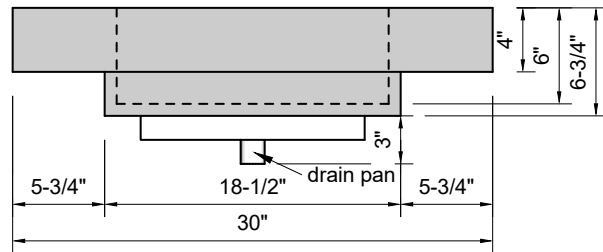

TOP VIEW

FRONT VIEW

SIDE VIEW

BACK VIEW

Model #: FLMR-30-03
Mini Ramp (floating)
8" widespread faucet holes