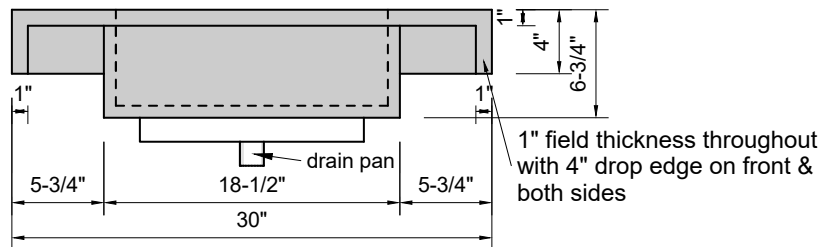

TOP VIEW

FRONT VIEW

SIDE VIEW

BACK VIEW

Model #: FLMR-30-03
Mini Ramp (floating)
8" widespread faucet holes