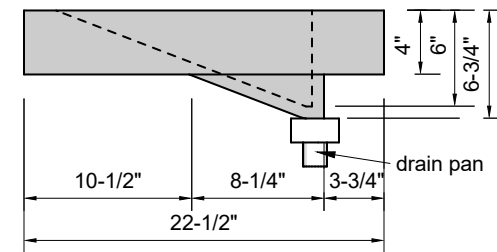

TOP VIEW

FRONT VIEW

SIDE VIEW

BACK VIEW

Model #: FLMR-30-03
Mini Ramp (floating)
8" widespread faucet holes