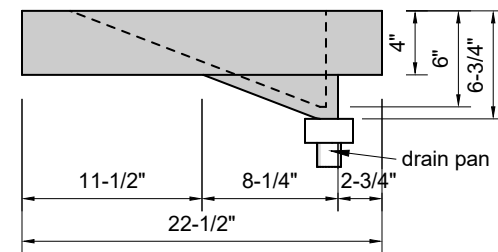

TOP VIEW

FRONT VIEW

SIDE VIEW

BACK VIEW

1" field thickness throughout
with 4" drop edge on front &
both sides

Model #: FLMR-36-00
Mini Ramp (floating)
no faucet holes