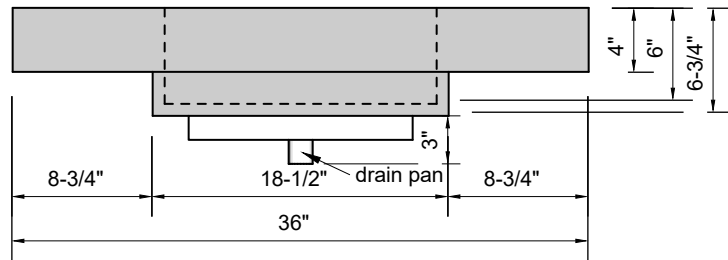

TOP VIEW

FRONT VIEW

SIDE VIEW

BACK VIEW

1" field thickness throughout
with 4" drop edge on front &
both sides

Model #: FLMR-36-00
Mini Ramp (floating)
no faucet holes