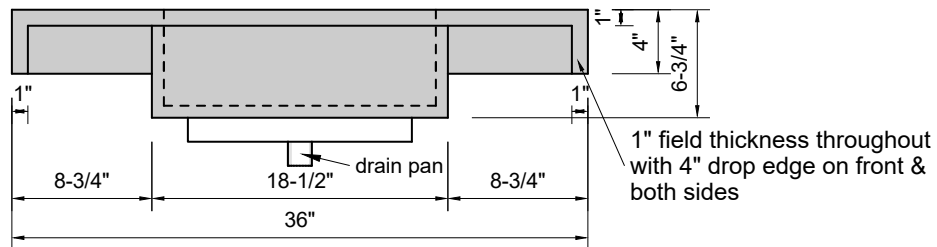

TOP VIEW

FRONT VIEW

SIDE VIEW

BACK VIEW

1" field thickness throughout
with 4" drop edge on front &
both sides

Model #: FLMR-36-00
Mini Ramp (floating)
no faucet holes