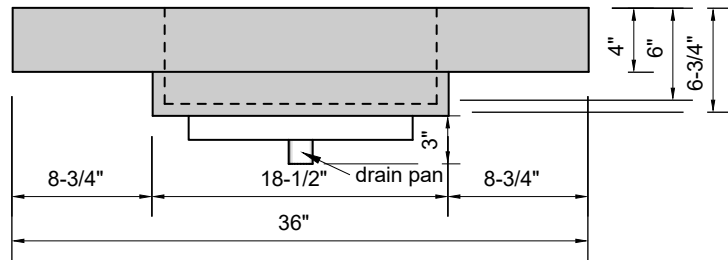

TOP VIEW

FRONT VIEW

SIDE VIEW

BACK VIEW

Model #: FLMR-36-01
Mini Ramp (floating)
single faucet hole