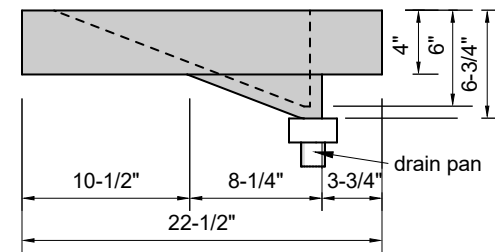

TOP VIEW

FRONT VIEW

SIDE VIEW

BACK VIEW

Model #: FLMR-36-01
Mini Ramp (floating)
single faucet hole