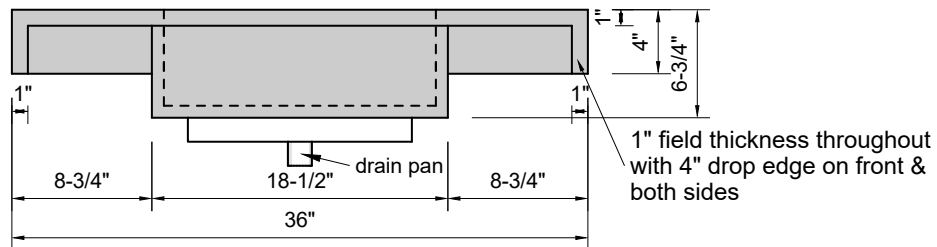

TOP VIEW

FRONT VIEW

SIDE VIEW

BACK VIEW

Model #: FLMR-36-01
Mini Ramp (floating)
single faucet hole