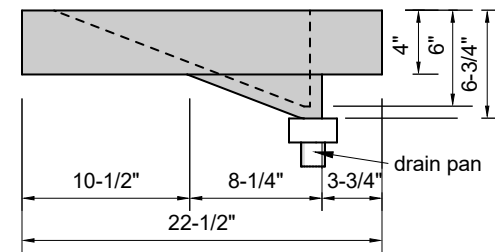

TOP VIEW

FRONT VIEW

SIDE VIEW

BACK VIEW

Model #: FLMR-36-03
Mini Ramp (floating)
8" widespread faucet holes