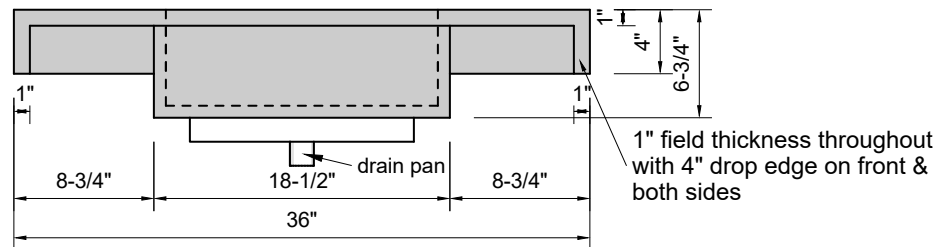

TOP VIEW

FRONT VIEW

SIDE VIEW

BACK VIEW

Model #: FLMR-36-03
Mini Ramp (floating)
8" widespread faucet holes