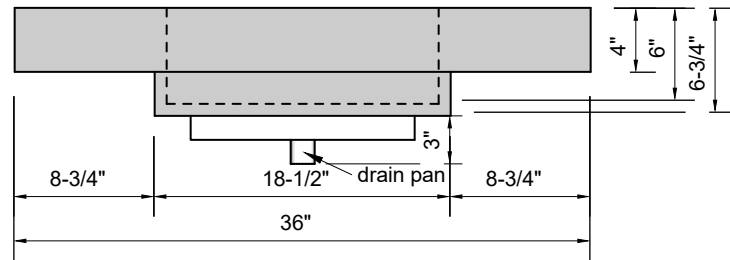

TOP VIEW

FRONT VIEW

SIDE VIEW

BACK VIEW

Model #: FLMR-36-03
Mini Ramp (floating)
8" widespread faucet holes