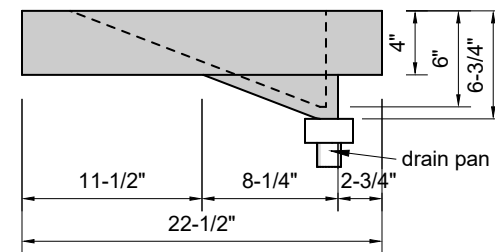

TOP VIEW

FRONT VIEW

SIDE VIEW

BACK VIEW

Model #: FLMR-40-00
Mini Ramp (floating)
no faucet holes