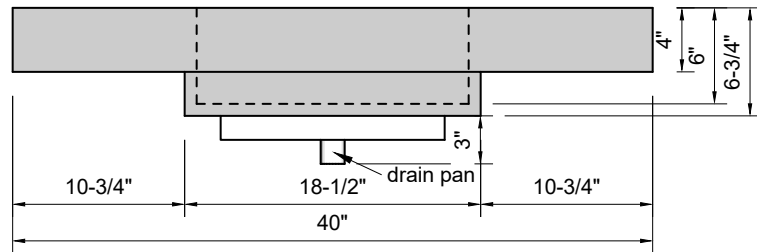

TOP VIEW

FRONT VIEW

SIDE VIEW

BACK VIEW

Model #: FLMR-40-00
Mini Ramp (floating)
no faucet holes