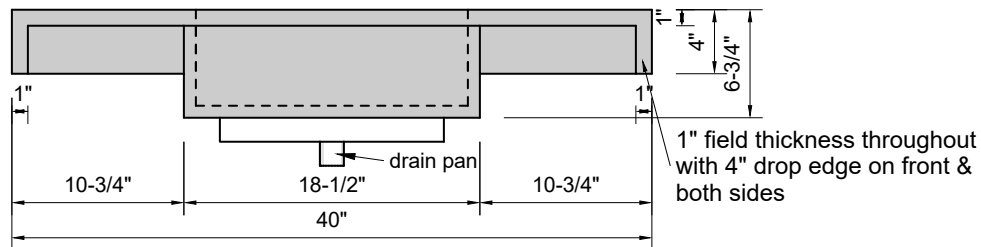

TOP VIEW

FRONT VIEW

SIDE VIEW

BACK VIEW

Model #: FLMR-40-00
Mini Ramp (floating)
no faucet holes