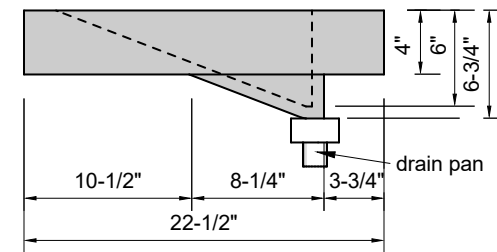

TOP VIEW

FRONT VIEW

SIDE VIEW

BACK VIEW

**Model #: FLMR-40-01**  
**Mini Ramp (floating)**  
**single faucet hole**