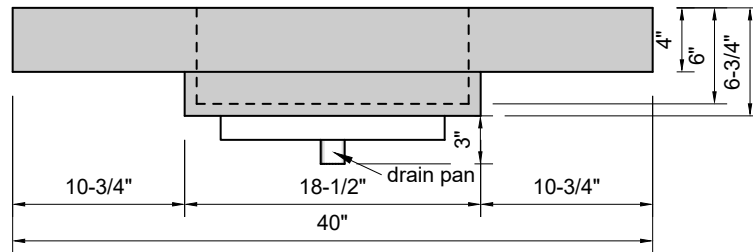

TOP VIEW

FRONT VIEW

SIDE VIEW

BACK VIEW

**Model #: FLMR-40-01**  
**Mini Ramp (floating)**  
**single faucet hole**