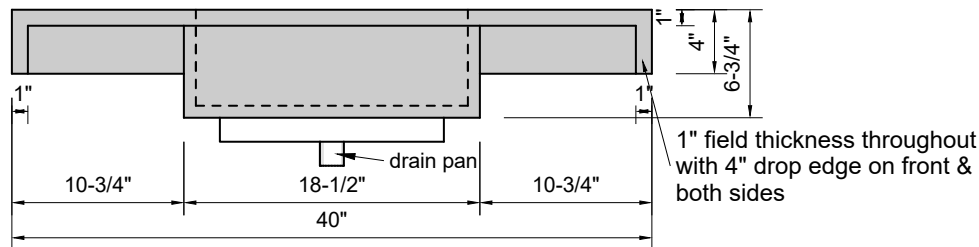

TOP VIEW

FRONT VIEW

SIDE VIEW

BACK VIEW

**Model #: FLMR-40-01**  
**Mini Ramp (floating)**  
**single faucet hole**