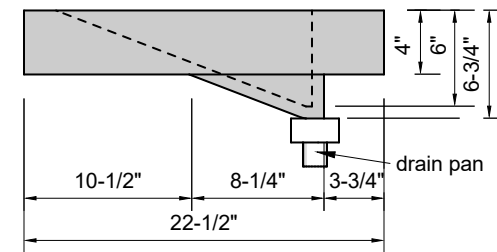

TOP VIEW

FRONT VIEW

SIDE VIEW

BACK VIEW

Model #: FLMR-40-03
Mini Ramp (floating)
8" widespread faucet holes