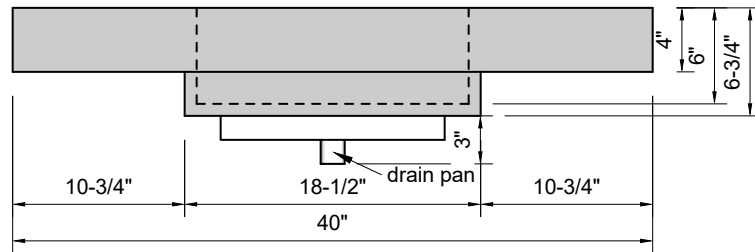

TOP VIEW

FRONT VIEW

SIDE VIEW

BACK VIEW

Model #: FLMR-40-03
Mini Ramp (floating)
8" widespread faucet holes