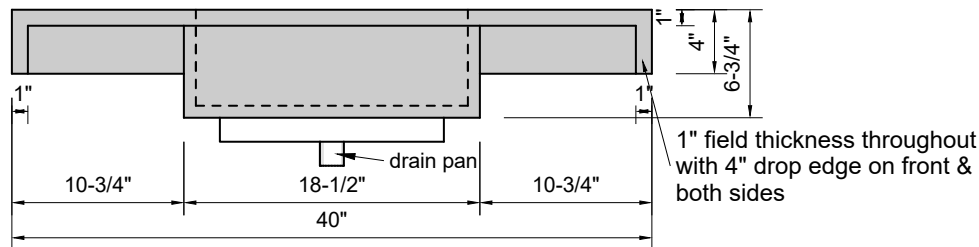

TOP VIEW

FRONT VIEW

SIDE VIEW

BACK VIEW

Model #: FLMR-40-03
Mini Ramp (floating)
8" widespread faucet holes