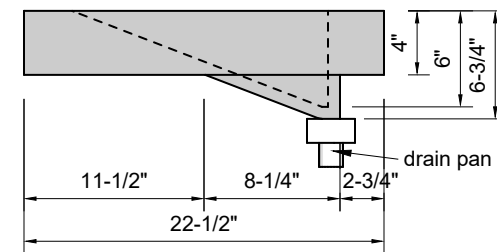

TOP VIEW

FRONT VIEW

SIDE VIEW

BACK VIEW

Model #: FLMR-42-00
Mini Ramp (floating)
no faucet holes