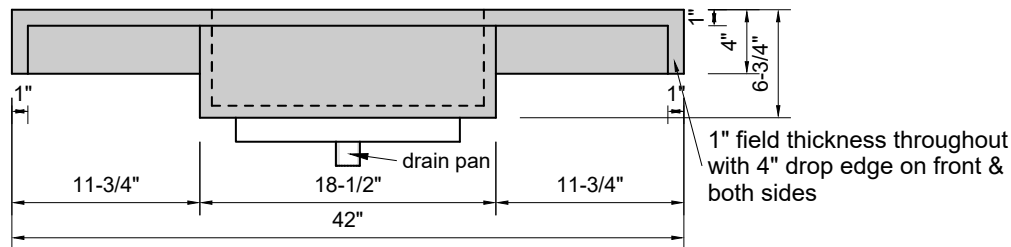

TOP VIEW

FRONT VIEW

SIDE VIEW

BACK VIEW

Model #: FLMR-42-00
Mini Ramp (floating)
no faucet holes