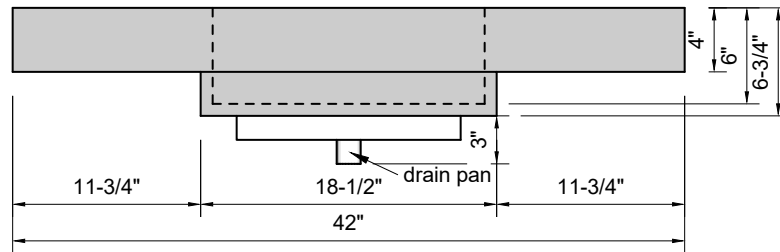

TOP VIEW

FRONT VIEW

SIDE VIEW

BACK VIEW

Model #: FLMR-42-00
Mini Ramp (floating)
no faucet holes