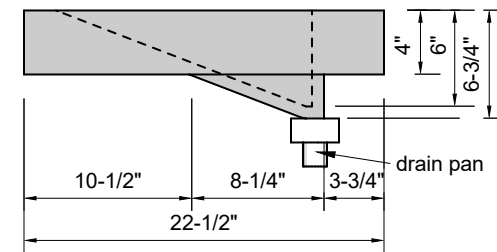

TOP VIEW

FRONT VIEW

SIDE VIEW

BACK VIEW

**Model #: FLMR-42-01**  
**Mini Ramp (floating)**  
**single faucet hole**