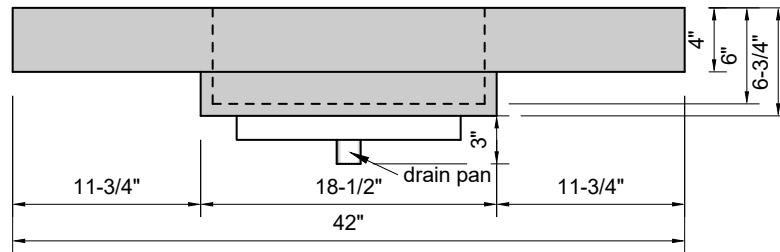

TOP VIEW

FRONT VIEW

SIDE VIEW

BACK VIEW

**Model #: FLMR-42-01**  
**Mini Ramp (floating)**  
**single faucet hole**