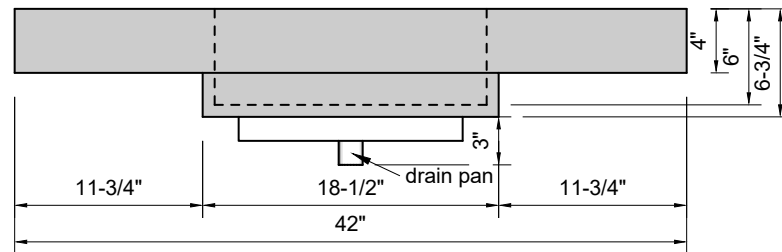

TOP VIEW

FRONT VIEW

SIDE VIEW

BACK VIEW

Model #: FLMR-42-03
Mini Ramp (floating)
8" widespread faucet holes