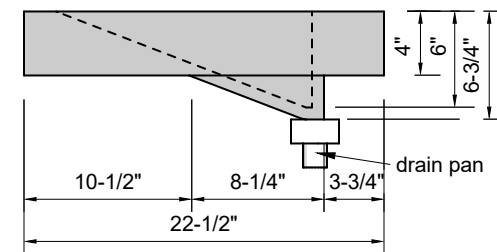

TOP VIEW

FRONT VIEW

SIDE VIEW

BACK VIEW

Model #: FLMR-42-03
Mini Ramp (floating)
8" widespread faucet holes