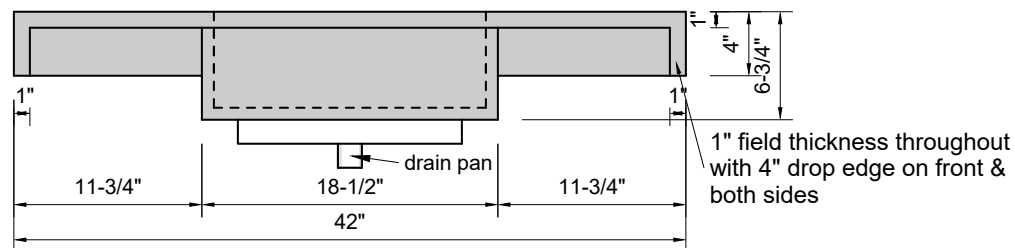

TOP VIEW

FRONT VIEW

SIDE VIEW

BACK VIEW

Model #: FLMR-42-03
Mini Ramp (floating)
8" widespread faucet holes