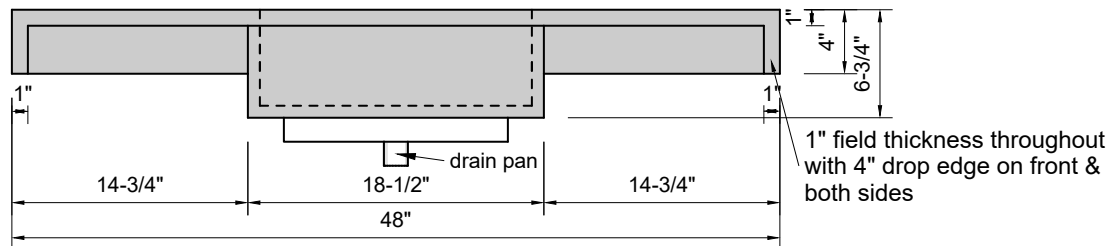

TOP VIEW

FRONT VIEW

SIDE VIEW

BACK VIEW

1" field thickness throughout
with 4" drop edge on front &
both sides

Model #: FLMR-48-00
Mini Ramp (floating)
no faucet holes