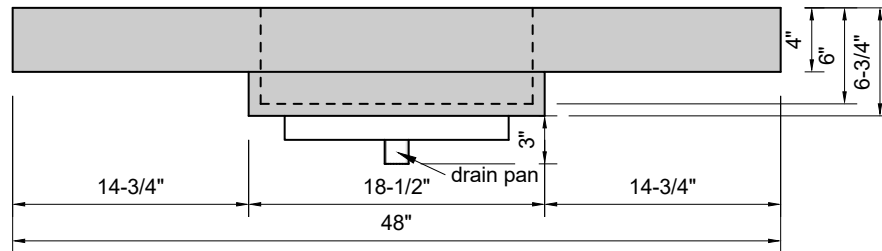

TOP VIEW

FRONT VIEW

SIDE VIEW

BACK VIEW

1" field thickness throughout
with 4" drop edge on front &
both sides

Model #: FLMR-48-00
Mini Ramp (floating)
no faucet holes