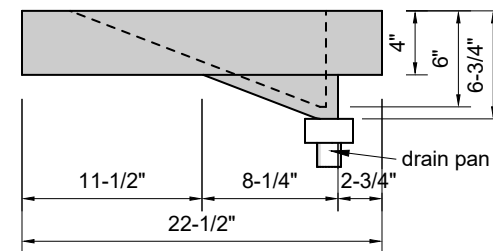

TOP VIEW

FRONT VIEW

SIDE VIEW

BACK VIEW

1" field thickness throughout
with 4" drop edge on front &
both sides

Model #: FLMR-48-00
Mini Ramp (floating)
no faucet holes