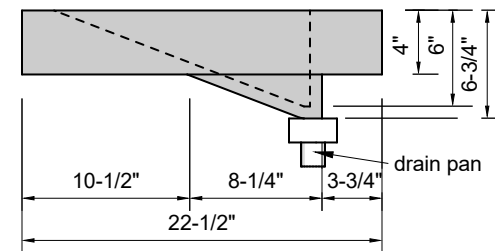

TOP VIEW

FRONT VIEW

SIDE VIEW

BACK VIEW

Model #: FLMR-48-01
Mini Ramp (floating)
single faucet hole