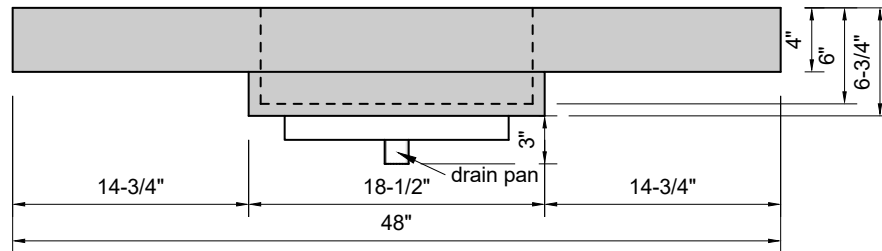

TOP VIEW

FRONT VIEW

SIDE VIEW

BACK VIEW

Model #: FLMR-48-01
Mini Ramp (floating)
single faucet hole