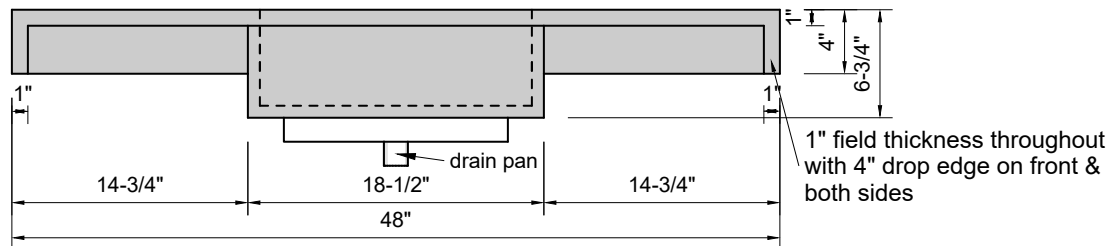

TOP VIEW

FRONT VIEW

SIDE VIEW

BACK VIEW

Model #: FLMR-48-01
Mini Ramp (floating)
single faucet hole