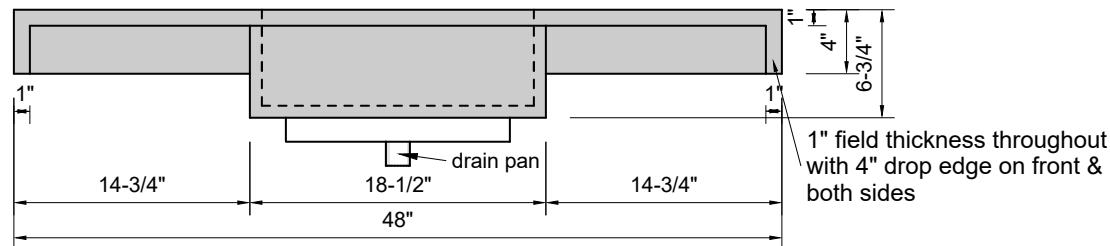

TOP VIEW

FRONT VIEW

SIDE VIEW

BACK VIEW

Model #: FLMR-48-03
Mini Ramp (floating)
8" widespread faucet holes