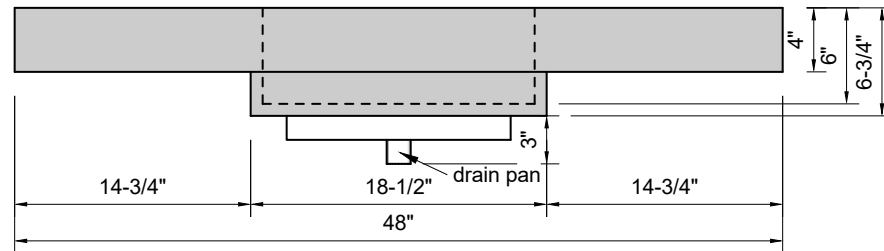

TOP VIEW

FRONT VIEW

SIDE VIEW

BACK VIEW

Model #: FLMR-48-03
Mini Ramp (floating)
8" widespread faucet holes