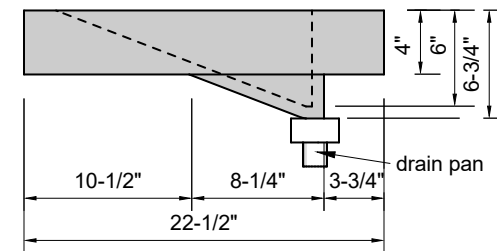

TOP VIEW

FRONT VIEW

SIDE VIEW

BACK VIEW

Model #: FLMR-48-03
Mini Ramp (floating)
8" widespread faucet holes