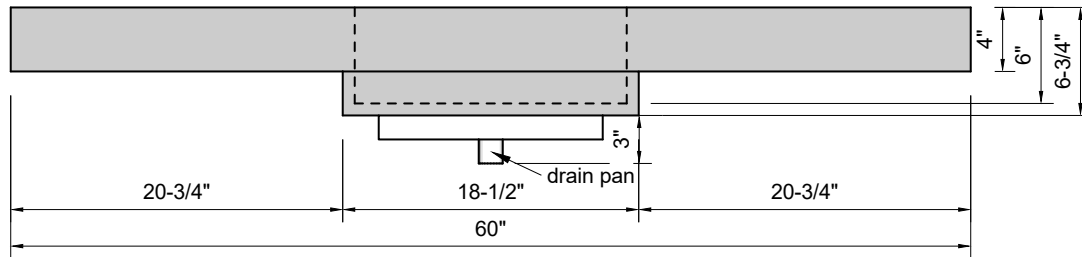

TOP VIEW

FRONT VIEW

SIDE VIEW

BACK VIEW

Model #: FLMR-60-00
Mini Ramp (floating)
no faucet holes