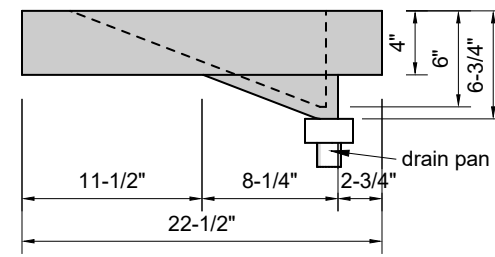

TOP VIEW

FRONT VIEW

SIDE VIEW

BACK VIEW

Model #: FLMR-60-00
Mini Ramp (floating)
no faucet holes