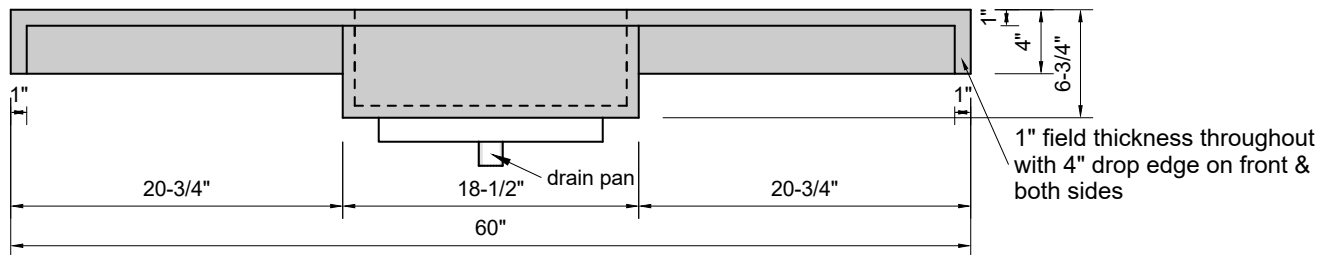

TOP VIEW

FRONT VIEW

SIDE VIEW

BACK VIEW

Model #: FLMR-60-00
Mini Ramp (floating)
no faucet holes