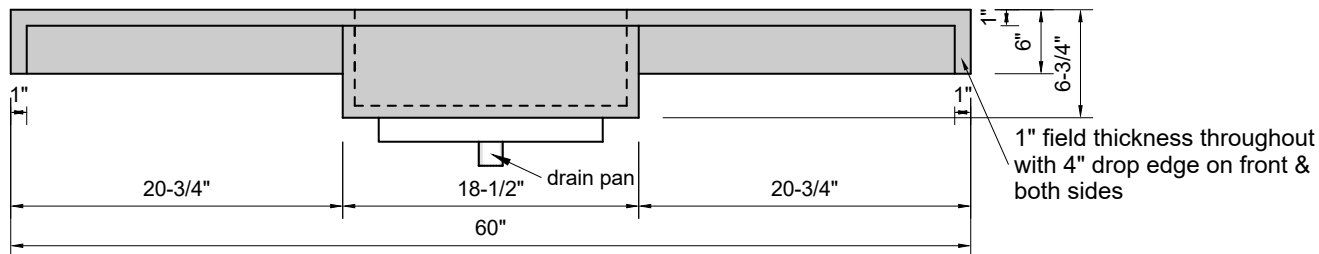

TOP VIEW

FRONT VIEW

SIDE VIEW

Model #: FLMR-60-01
Mini Ramp (floating)
single faucet hole