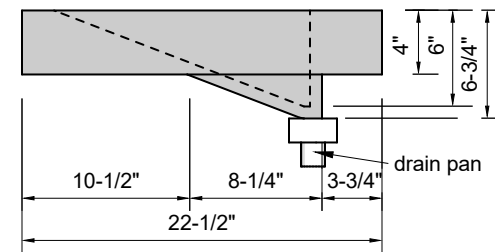

TOP VIEW

FRONT VIEW

SIDE VIEW

Model #: FLMR-60-01
Mini Ramp (floating)
single faucet hole