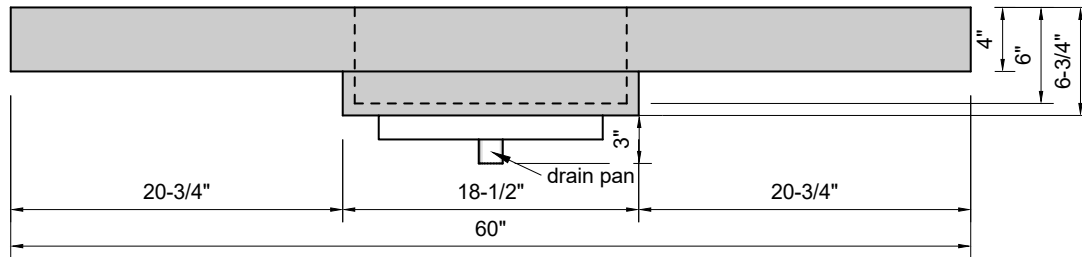

TOP VIEW

FRONT VIEW

SIDE VIEW

Model #: FLMR-60-01
Mini Ramp (floating)
single faucet hole