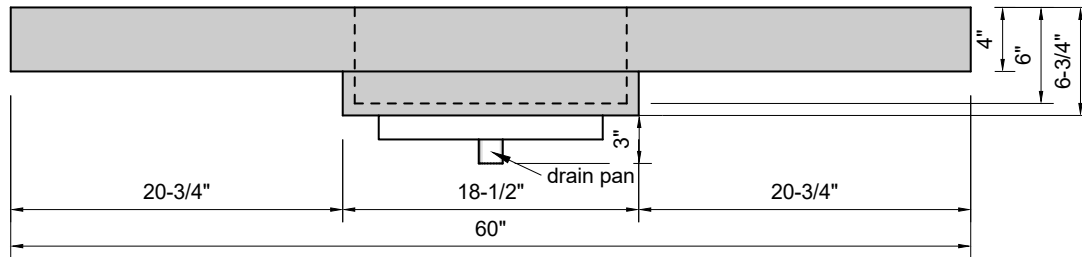

TOP VIEW

FRONT VIEW

SIDE VIEW

Model #: FLMR-60-03
Mini Ramp (floating)
8" widespread faucet holes