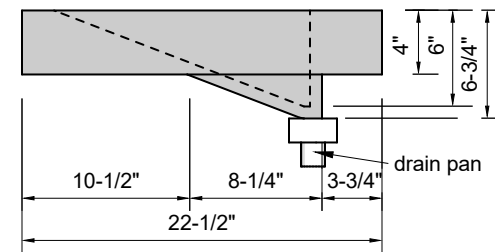

TOP VIEW

FRONT VIEW

SIDE VIEW

Model #: FLMR-60-03
Mini Ramp (floating)
8" widespread faucet holes