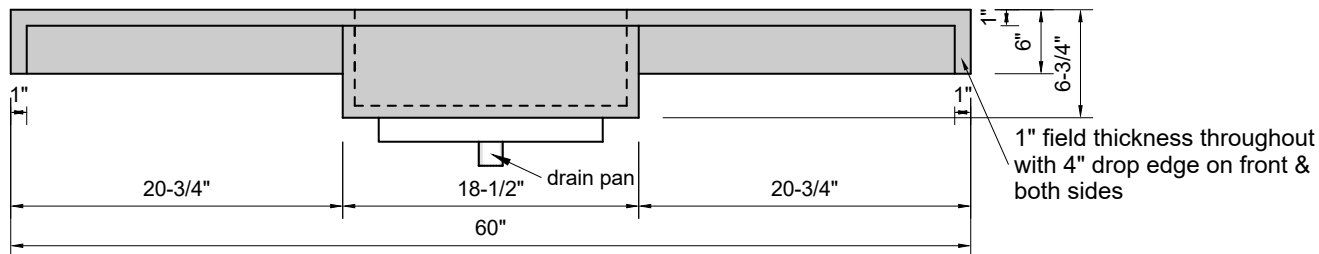

TOP VIEW

FRONT VIEW

SIDE VIEW

Model #: FLMR-60-03
Mini Ramp (floating)
8" widespread faucet holes