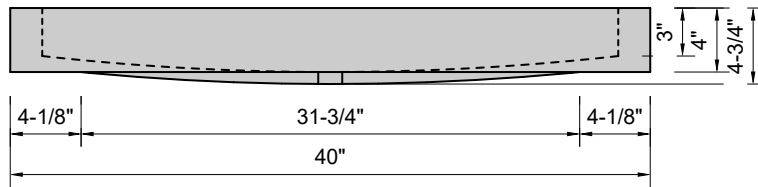

TOP VIEW

FRONT VIEW

SIDE VIEW

BACK VIEW

Model #: FLMW-40-00
Modified Wave (floating)
no faucet holes