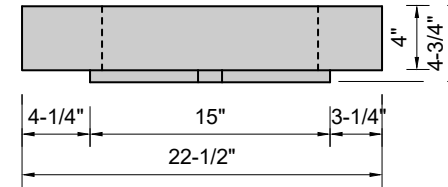

TOP VIEW

FRONT VIEW

SIDE VIEW

BACK VIEW

Model #: FLMW-40-00
Modified Wave (floating)
no faucet holes