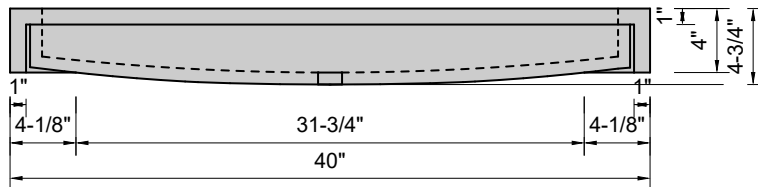

TOP VIEW

FRONT VIEW

SIDE VIEW

BACK VIEW

Model #: FLMW-40-00
Modified Wave (floating)
no faucet holes