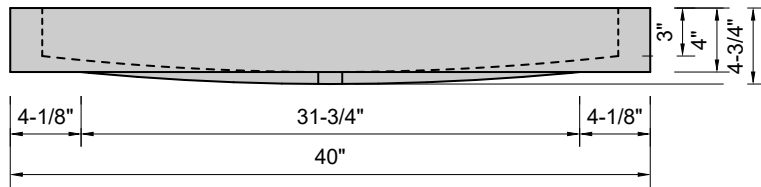

TOP VIEW

FRONT VIEW

SIDE VIEW

BACK VIEW

Model #: FLMW-40-01
Modified Wave (floating)
single faucet hole