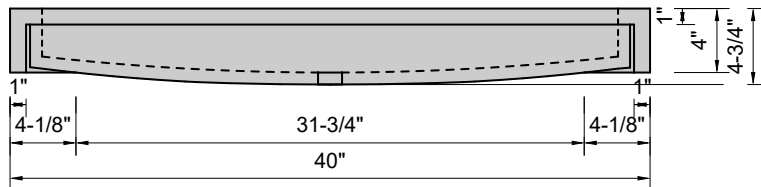

TOP VIEW

FRONT VIEW

SIDE VIEW

BACK VIEW

Model #: FLMW-40-01
Modified Wave (floating)
single faucet hole