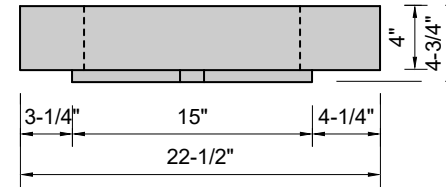

TOP VIEW

FRONT VIEW

SIDE VIEW

BACK VIEW

Model #: FLMW-40-01
Modified Wave (floating)
single faucet hole