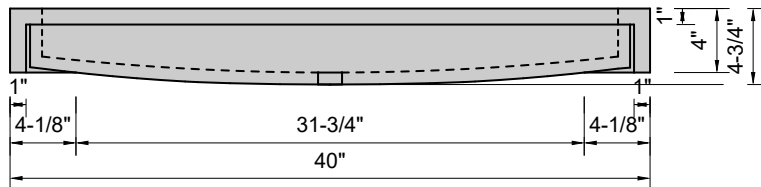

TOP VIEW

FRONT VIEW

SIDE VIEW

BACK VIEW

Model #: FLMW-40-03
Modified Wave (floating)
8" widespread faucet holes