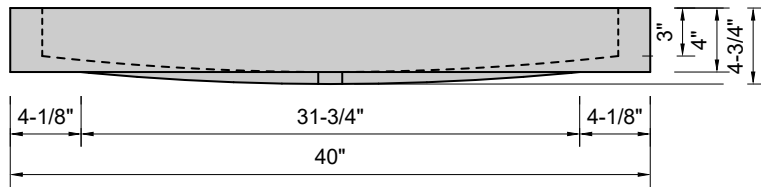

TOP VIEW

FRONT VIEW

SIDE VIEW

BACK VIEW

Model #: FLMW-40-03
Modified Wave (floating)
8" widespread faucet holes