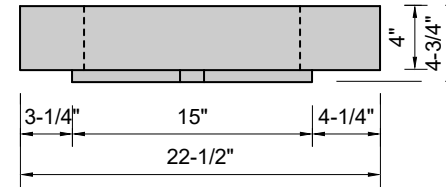

TOP VIEW

FRONT VIEW

SIDE VIEW

BACK VIEW

Model #: FLMW-40-03
Modified Wave (floating)
8" widespread faucet holes