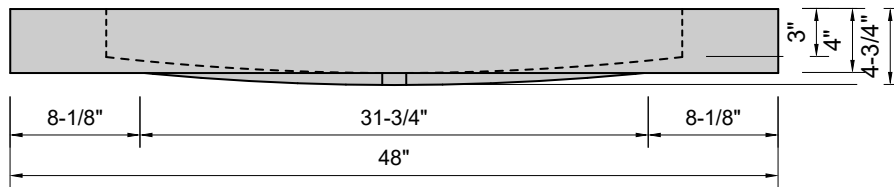

TOP VIEW

FRONT VIEW

SIDE VIEW

BACK VIEW

Model #: FLMW-48-00
Modified Wave (floating)
no faucet holes