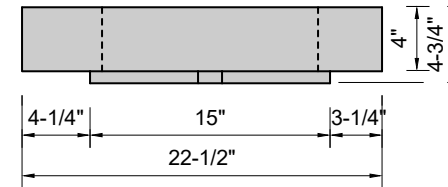

TOP VIEW

FRONT VIEW

SIDE VIEW

BACK VIEW

Model #: FLMW-48-00
Modified Wave (floating)
no faucet holes