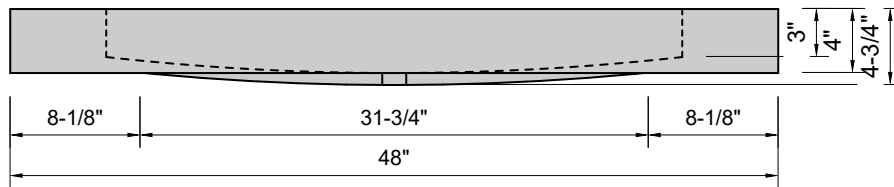

TOP VIEW

FRONT VIEW

SIDE VIEW

BACK VIEW

Model #: FLMW-48-01
Modified Wave (floating)
single faucet hole