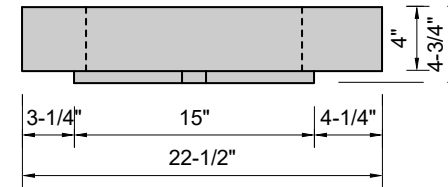

TOP VIEW

FRONT VIEW

SIDE VIEW

BACK VIEW

Model #: FLMW-48-01
Modified Wave (floating)
single faucet hole