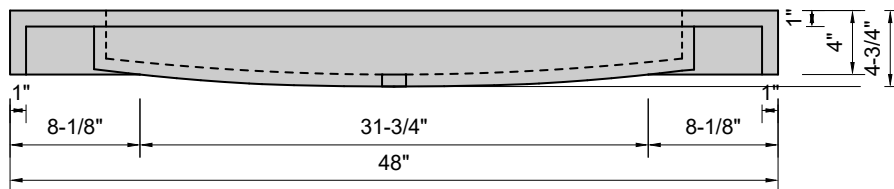

TOP VIEW

FRONT VIEW

SIDE VIEW

BACK VIEW

Model #: FLMW-48-01
Modified Wave (floating)
single faucet hole