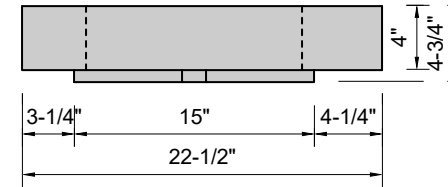

TOP VIEW

FRONT VIEW

SIDE VIEW

BACK VIEW

Model #: FLMW-48-03
Modified Wave (floating)
8" widespread faucet holes