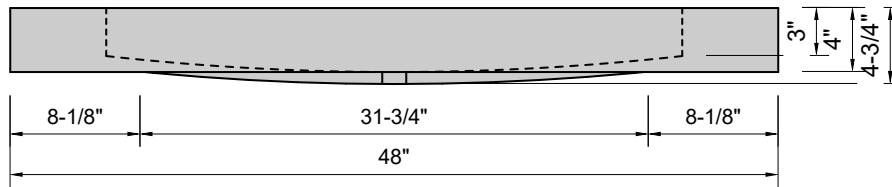

TOP VIEW

FRONT VIEW

SIDE VIEW

BACK VIEW

Model #: FLMW-48-03
Modified Wave (floating)
8" widespread faucet holes