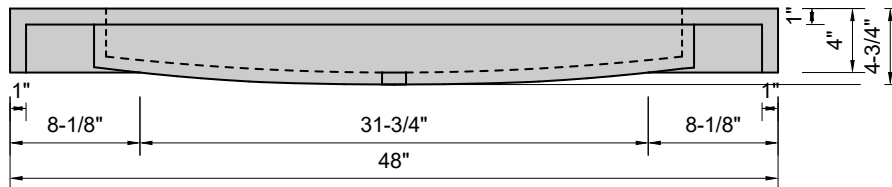

TOP VIEW

FRONT VIEW

SIDE VIEW

BACK VIEW

Model #: FLMW-48-03
Modified Wave (floating)
8" widespread faucet holes