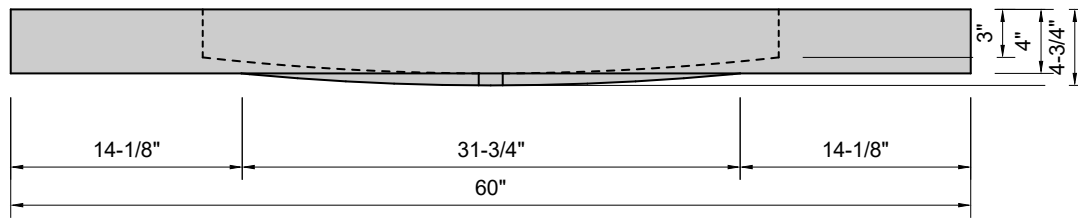

TOP VIEW

FRONT VIEW

SIDE VIEW

BACK VIEW

Model #: FLMW-60-00
Modified Wave (floating)
no faucet holes