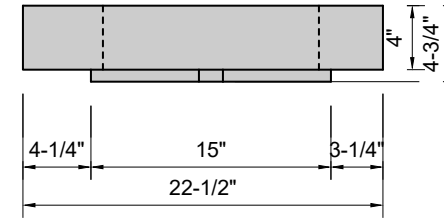

TOP VIEW

FRONT VIEW

SIDE VIEW

BACK VIEW

Model #: FLMW-60-00
Modified Wave (floating)
no faucet holes