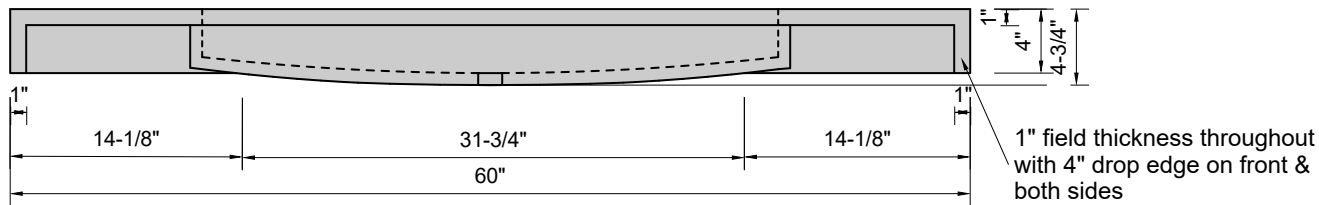

TOP VIEW

FRONT VIEW

SIDE VIEW

BACK VIEW

Model #: FLMW-60-00
Modified Wave (floating)
no faucet holes