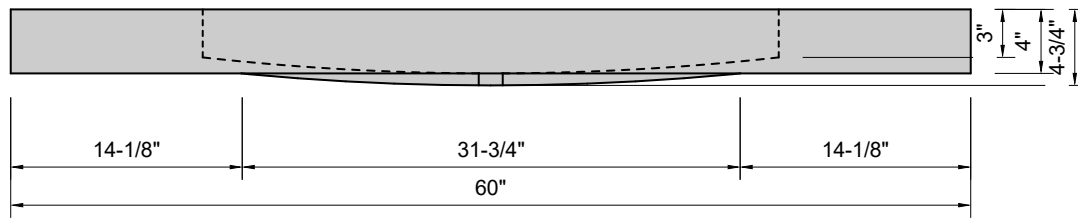

TOP VIEW

FRONT VIEW

SIDE VIEW

BACK VIEW

Model #: FLMW-60-01
Modified Wave (floating)
single faucet hole