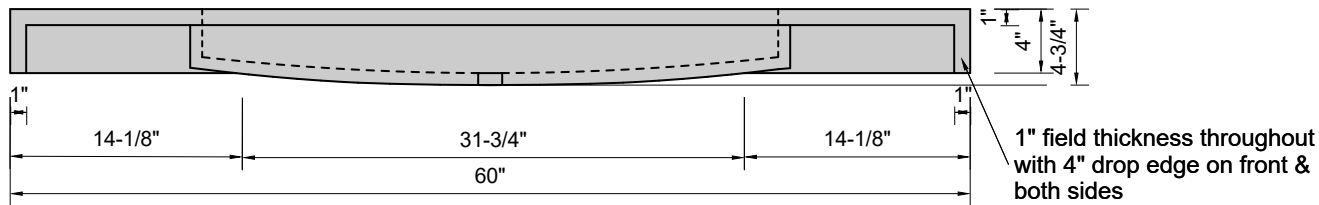

TOP VIEW

FRONT VIEW

SIDE VIEW

BACK VIEW

Model #: FLMW-60-01
Modified Wave (floating)
single faucet hole