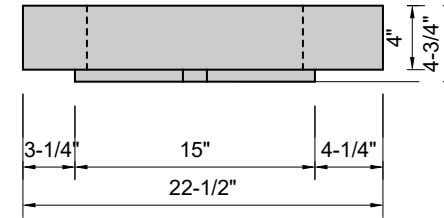

TOP VIEW

FRONT VIEW

SIDE VIEW

BACK VIEW

Model #: FLMW-60-01
Modified Wave (floating)
single faucet hole