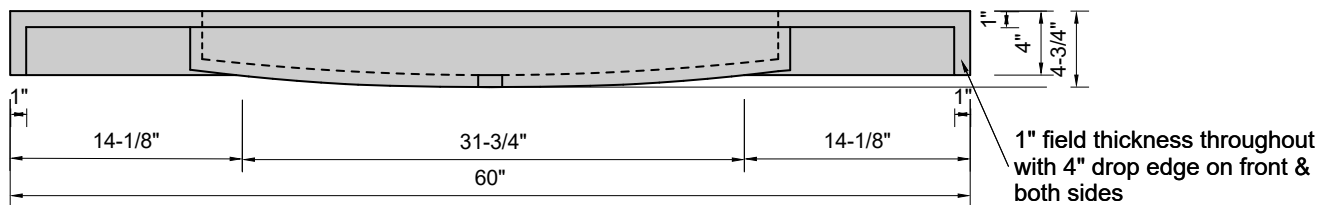

TOP VIEW

FRONT VIEW

SIDE VIEW

BACK VIEW

Model #: FLMW-60-03
Modified Wave (floating)
8" widespread faucet holes