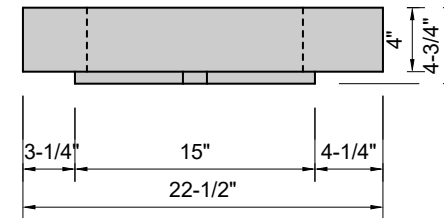

TOP VIEW

FRONT VIEW

SIDE VIEW

BACK VIEW

Model #: FLMW-60-03
Modified Wave (floating)
8" widespread faucet holes