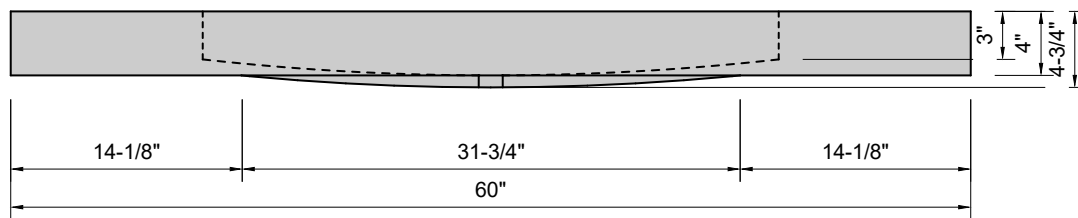

TOP VIEW

FRONT VIEW

SIDE VIEW

BACK VIEW

Model #: FLMW-60-03
Modified Wave (floating)
8" widespread faucet holes