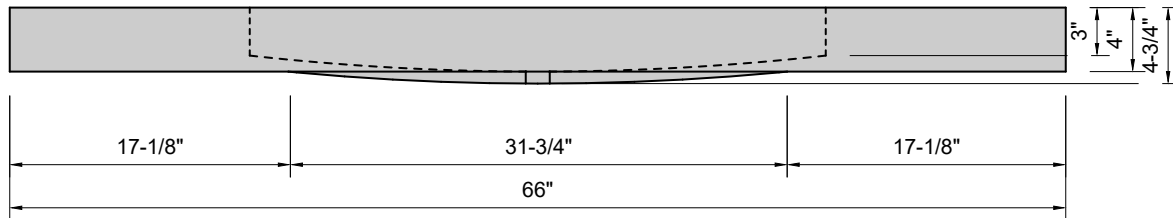

TOP VIEW

FRONT VIEW

SIDE VIEW

BACK VIEW

Model #: FLMW-66-00
Modified Wave (floating)
no faucet holes