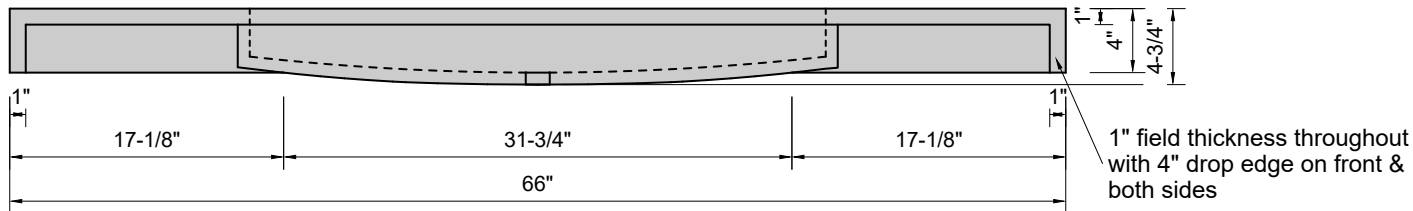

TOP VIEW

FRONT VIEW

SIDE VIEW

BACK VIEW

Model #: FLMW-66-00
Modified Wave (floating)
no faucet holes