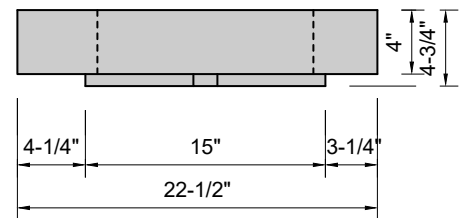

TOP VIEW

FRONT VIEW

SIDE VIEW

BACK VIEW

Model #: FLMW-66-00
Modified Wave (floating)
no faucet holes