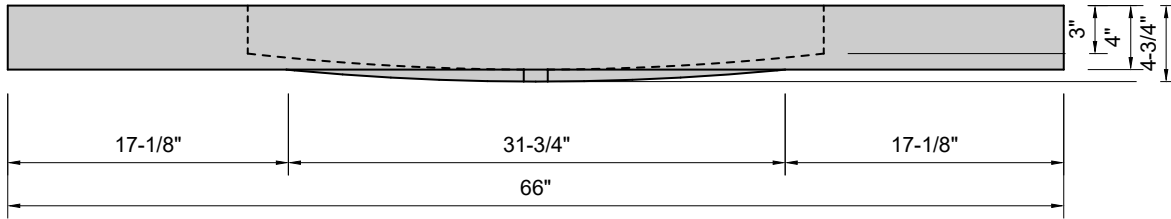

TOP VIEW

FRONT VIEW

SIDE VIEW

BACK VIEW

**Model #: FLMW-66-01**  
**Modified Wave (floating)**  
**single faucet hole**