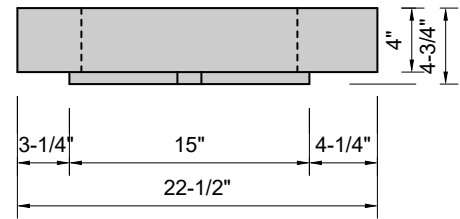

TOP VIEW

FRONT VIEW

SIDE VIEW

BACK VIEW

**Model #: FLMW-66-01**  
**Modified Wave (floating)**  
**single faucet hole**