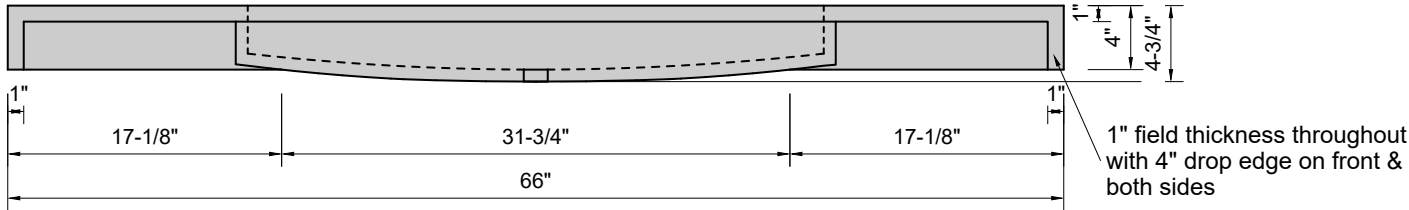

TOP VIEW

FRONT VIEW

SIDE VIEW

BACK VIEW

**Model #: FLMW-66-01**  
**Modified Wave (floating)**  
**single faucet hole**