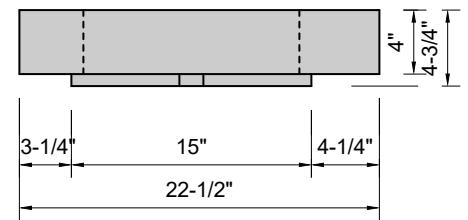

TOP VIEW

FRONT VIEW

SIDE VIEW

BACK VIEW

Model #: FLMW-66-03
Modified Wave (floating)
8" widespread faucet holes