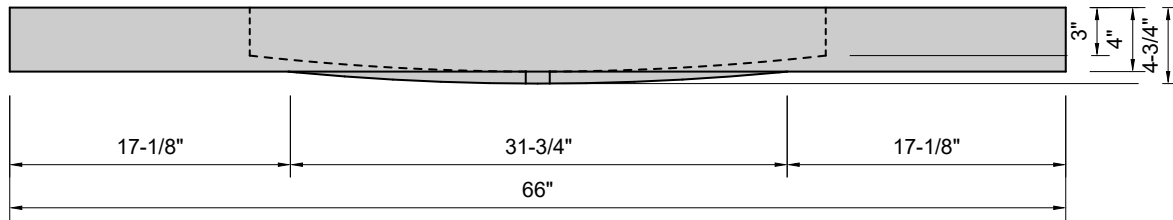

TOP VIEW

FRONT VIEW

SIDE VIEW

BACK VIEW

Model #: FLMW-66-03
Modified Wave (floating)
8" widespread faucet holes