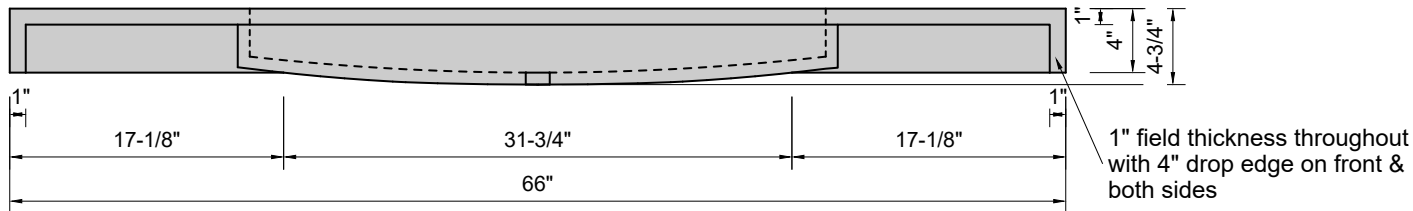

TOP VIEW

FRONT VIEW

SIDE VIEW

BACK VIEW

Model #: FLMW-66-03
Modified Wave (floating)
8" widespread faucet holes