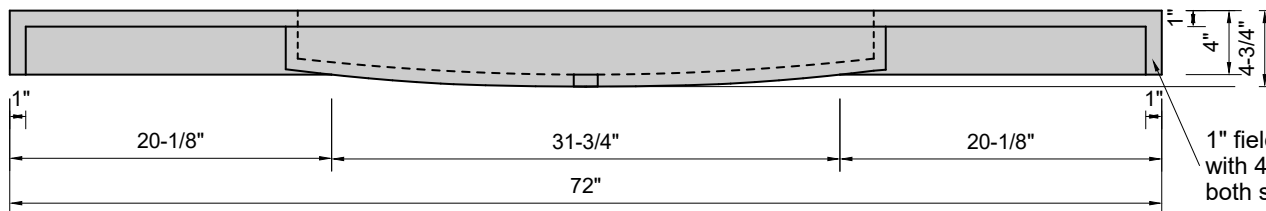

TOP VIEW

FRONT VIEW

SIDE VIEW

BACK VIEW

Model #: FLMW-72-00
Modified Wave (floating)
no faucet holes