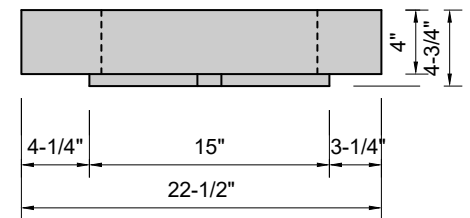

TOP VIEW

FRONT VIEW

SIDE VIEW

BACK VIEW

Model #: FLMW-72-00
Modified Wave (floating)
no faucet holes