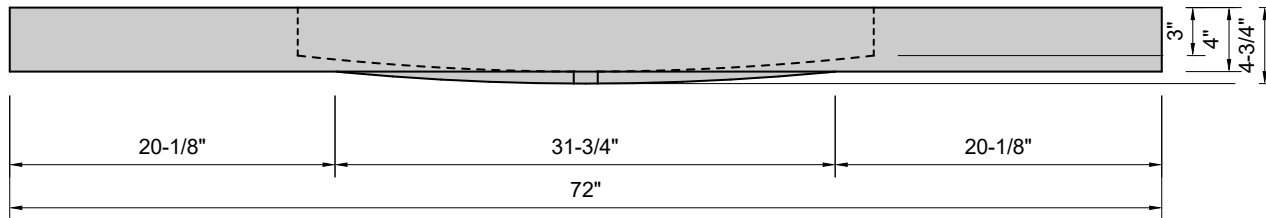

TOP VIEW

FRONT VIEW

SIDE VIEW

BACK VIEW

Model #: FLMW-72-00
Modified Wave (floating)
no faucet holes