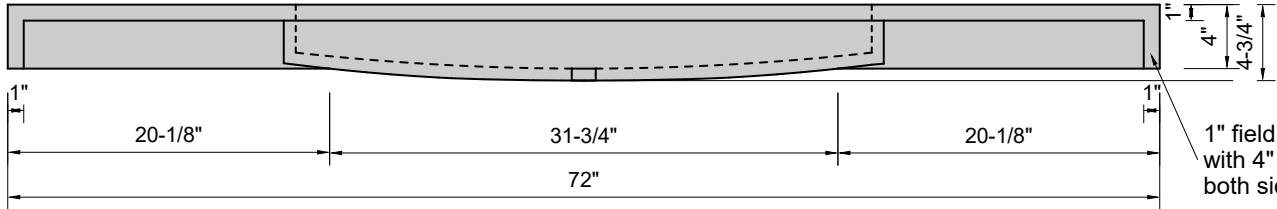

TOP VIEW

FRONT VIEW

SIDE VIEW

Model #: FLMW-72-01
Modified Wave (floating)
single faucet hole