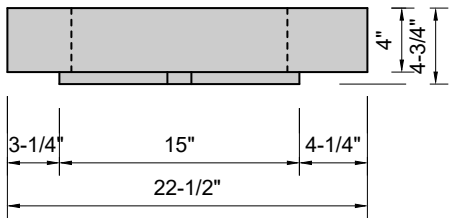

TOP VIEW

FRONT VIEW

SIDE VIEW

Model #: FLMW-72-01
Modified Wave (floating)
single faucet hole