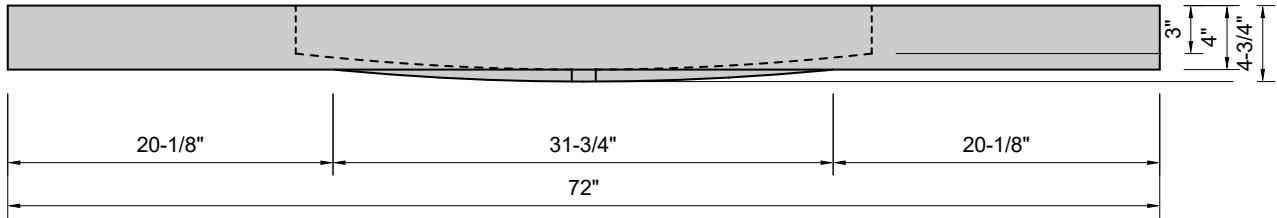

TOP VIEW

FRONT VIEW

SIDE VIEW

Model #: FLMW-72-01
Modified Wave (floating)
single faucet hole