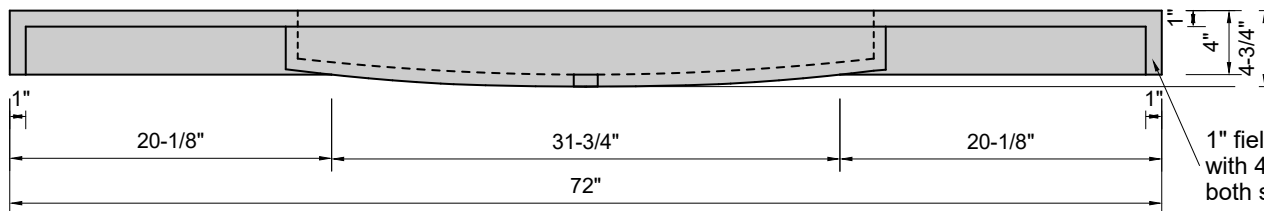

**TOP VIEW**

**FRONT VIEW**

**SIDE VIEW**

**Model #: FLMW-72-03**  
**Modified Wave (floating)**  
**8" widespread faucet holes**