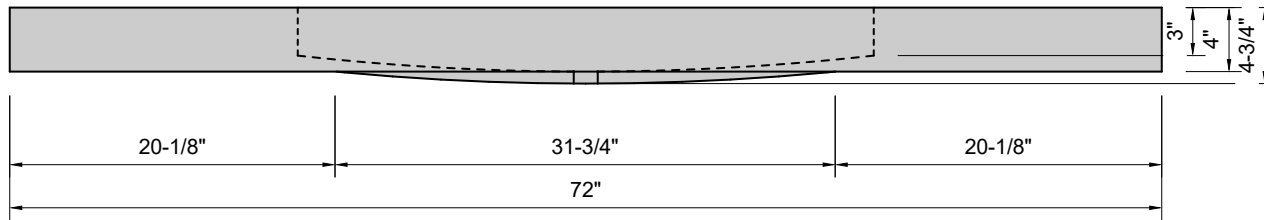

**TOP VIEW**

**FRONT VIEW**

**SIDE VIEW**

**Model #: FLMW-72-03**  
**Modified Wave (floating)**  
**8" widespread faucet holes**