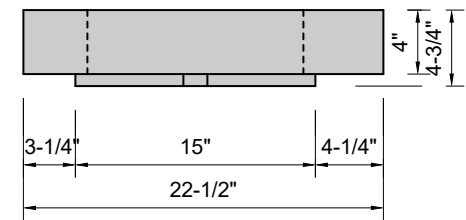

**TOP VIEW**

**FRONT VIEW**

**SIDE VIEW**

**Model #: FLMW-72-03**  
**Modified Wave (floating)**  
**8" widespread faucet holes**