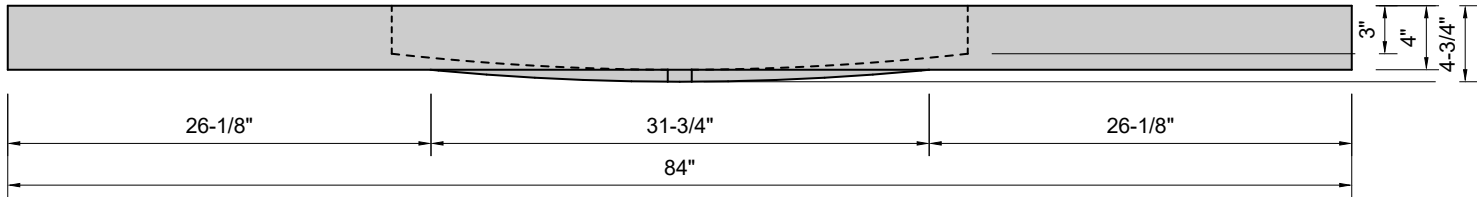

TOP VIEW

FRONT VIEW

BACK VIEW

SIDE VIEW

Model #: FLMW-84-00
Modified Wave (floating)
no faucet holes