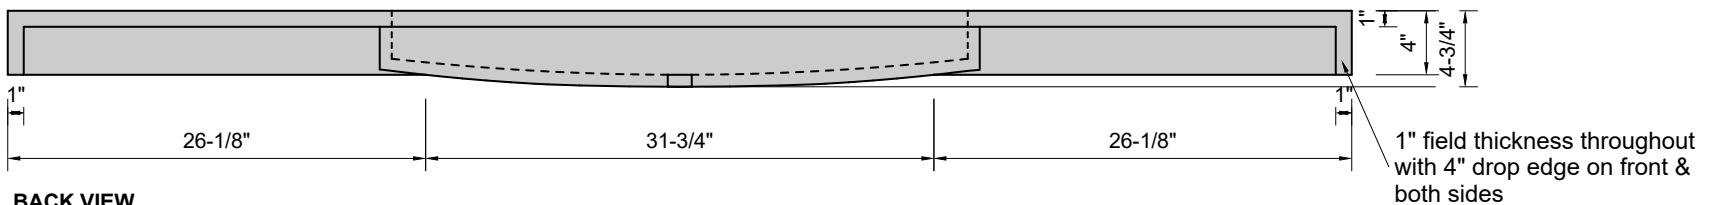

TOP VIEW

FRONT VIEW

BACK VIEW

SIDE VIEW

Model #: FLMW-84-00
Modified Wave (floating)
no faucet holes