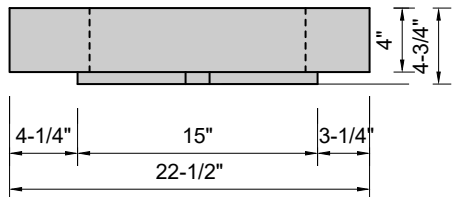

TOP VIEW

FRONT VIEW

BACK VIEW

SIDE VIEW

Model #: FLMW-84-00
Modified Wave (floating)
no faucet holes