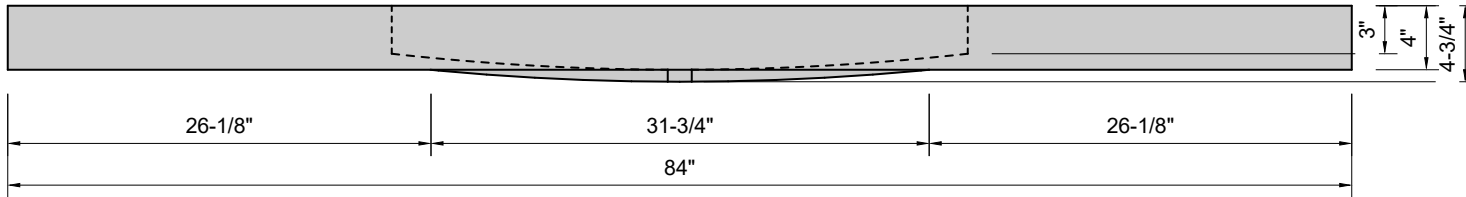

TOP VIEW

FRONT VIEW

BACK VIEW

SIDE VIEW

**Model #: FLMW-84-01**  
**Modified Wave (floating)**  
**single faucet hole**