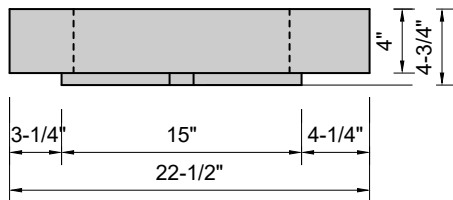

TOP VIEW

FRONT VIEW

BACK VIEW

SIDE VIEW

**Model #: FLMW-84-01**  
**Modified Wave (floating)**  
**single faucet hole**