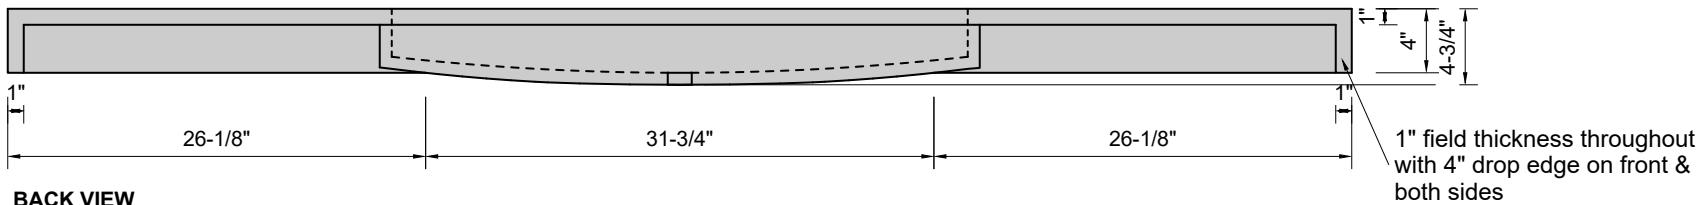

TOP VIEW

FRONT VIEW

BACK VIEW

SIDE VIEW

**Model #: FLMW-84-01**  
**Modified Wave (floating)**  
**single faucet hole**