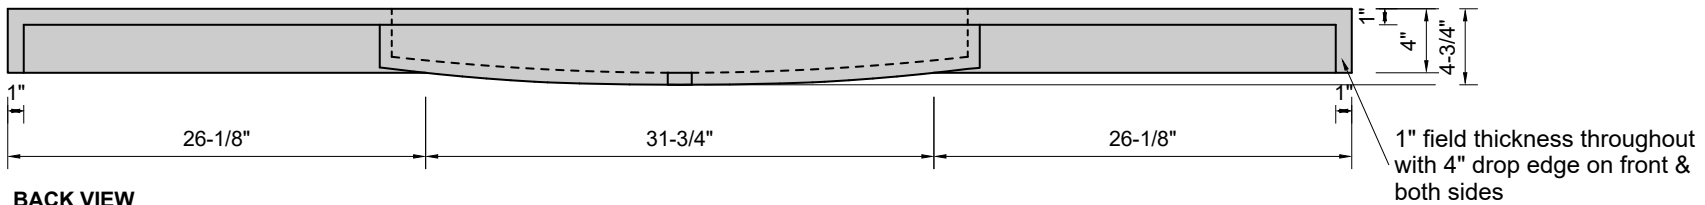

TOP VIEW

FRONT VIEW

BACK VIEW

SIDE VIEW

**Model #: FLMW-84-03**  
**Modified Wave (floating)**  
**8" widespread faucet holes**