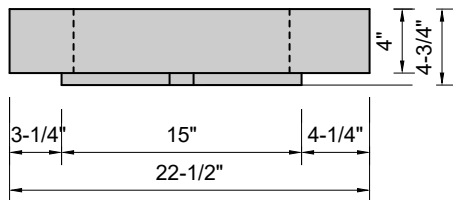

TOP VIEW

FRONT VIEW

BACK VIEW

SIDE VIEW

**Model #: FLMW-84-03**  
**Modified Wave (floating)**  
**8" widespread faucet holes**