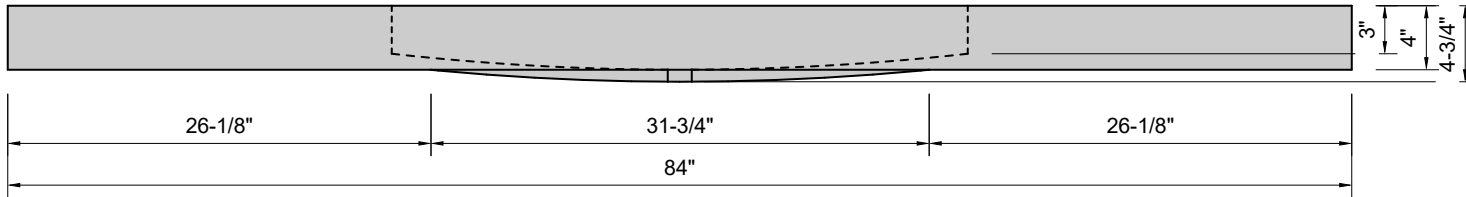

TOP VIEW

FRONT VIEW

BACK VIEW

SIDE VIEW

**Model #: FLMW-84-03**  
**Modified Wave (floating)**  
**8" widespread faucet holes**