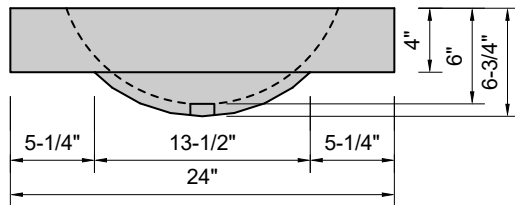

TOP VIEW

FRONT VIEW

SIDE VIEW

BACK VIEW

Model #: FLOV-24-00
Oval (floating)
no faucet holes