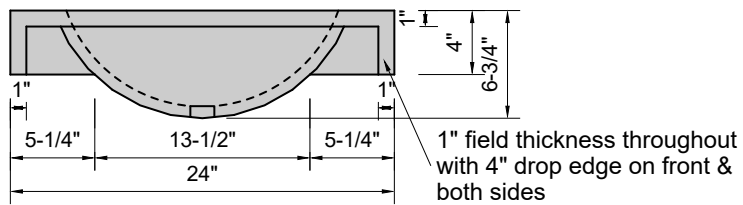

TOP VIEW

FRONT VIEW

SIDE VIEW

BACK VIEW

Model #: FLOV-24-00
Oval (floating)
no faucet holes