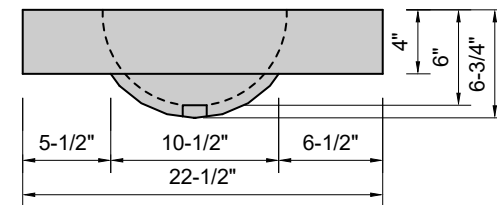

TOP VIEW

FRONT VIEW

SIDE VIEW

BACK VIEW

Model #: FLOV-24-00
Oval (floating)
no faucet holes