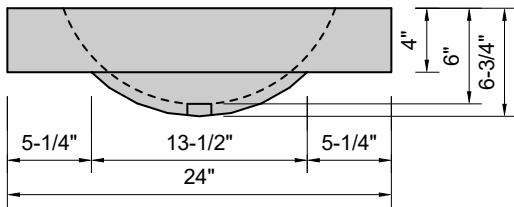

TOP VIEW

FRONT VIEW

SIDE VIEW

BACK VIEW

Model #: FLOV-24-03
Oval (floating)
8" widespread faucet holes