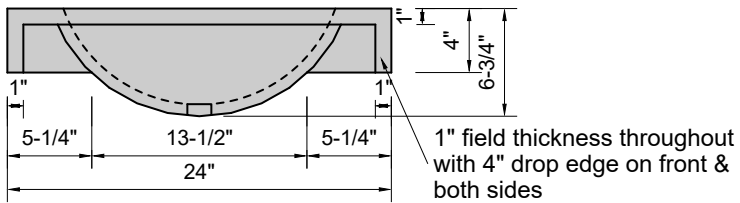

TOP VIEW

FRONT VIEW

SIDE VIEW

BACK VIEW

Model #: FLOV-24-03
Oval (floating)
8" widespread faucet holes