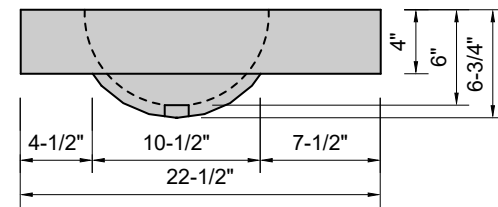

TOP VIEW

FRONT VIEW

SIDE VIEW

BACK VIEW

Model #: FLOV-24-03
Oval (floating)
8" widespread faucet holes