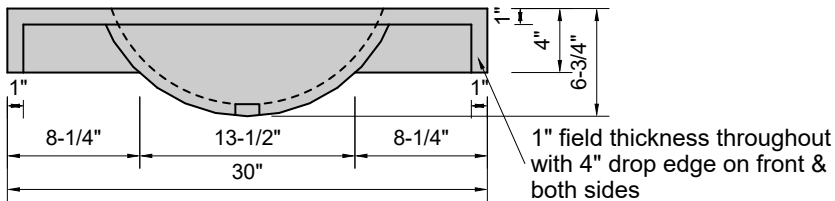

TOP VIEW

FRONT VIEW

SIDE VIEW

BACK VIEW

Model #: FLOV-30-00
Oval (floating)
no faucet holes