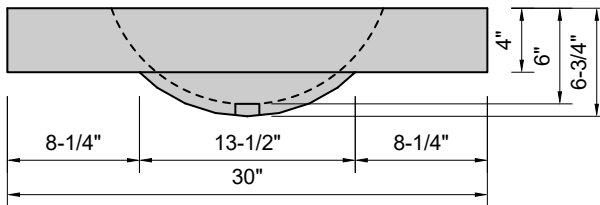

TOP VIEW

FRONT VIEW

SIDE VIEW

BACK VIEW

Model #: FLOV-30-00
Oval (floating)
no faucet holes