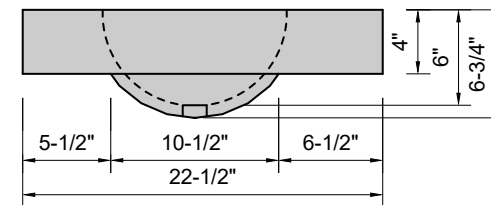

TOP VIEW

FRONT VIEW

SIDE VIEW

BACK VIEW

Model #: FLOV-30-00
Oval (floating)
no faucet holes