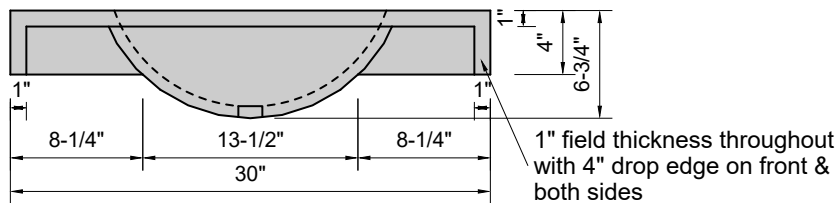

TOP VIEW

FRONT VIEW

SIDE VIEW

BACK VIEW

Model #: FLOV-30-01
Oval (floating)
single faucet hole