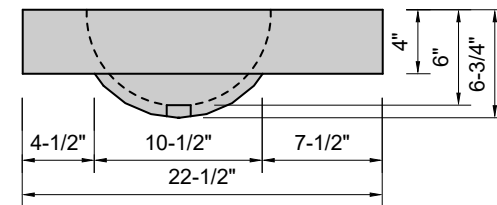

TOP VIEW

FRONT VIEW

SIDE VIEW

BACK VIEW

Model #: FLOV-30-01
Oval (floating)
single faucet hole