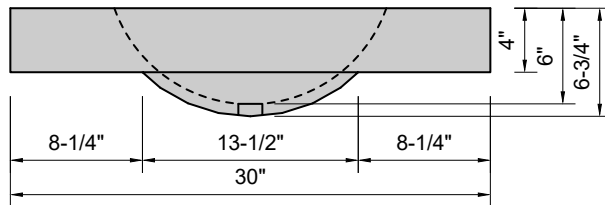

TOP VIEW

FRONT VIEW

SIDE VIEW

BACK VIEW

Model #: FLOV-30-01
Oval (floating)
single faucet hole