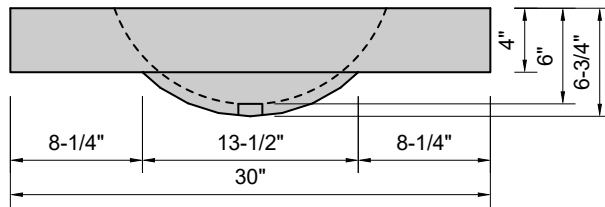

TOP VIEW

FRONT VIEW

SIDE VIEW

BACK VIEW

Model #: FLOV-30-03
Oval (floating)
8" widespread faucet holes