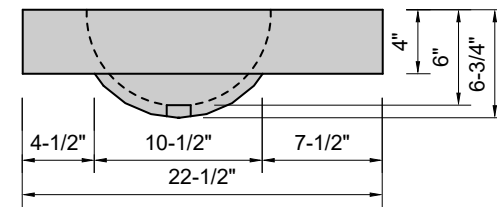

TOP VIEW

FRONT VIEW

SIDE VIEW

BACK VIEW

Model #: FLOV-30-03
Oval (floating)
8" widespread faucet holes