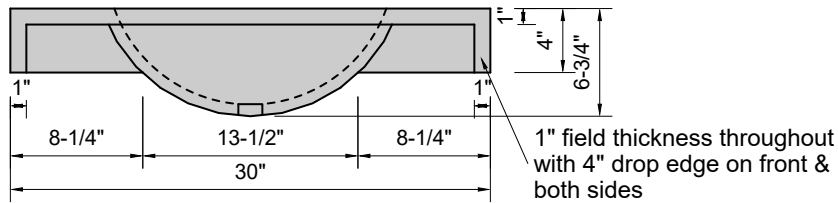

TOP VIEW

FRONT VIEW

SIDE VIEW

BACK VIEW

Model #: FLOV-30-03
Oval (floating)
8" widespread faucet holes