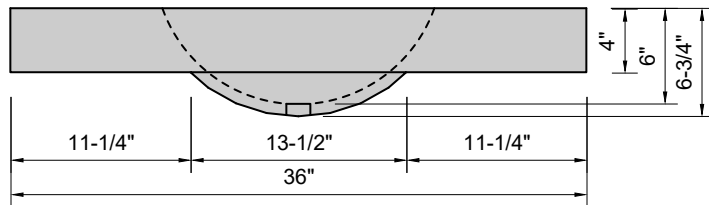

TOP VIEW

FRONT VIEW

SIDE VIEW

BACK VIEW

Model #: FLOV-36-00
Oval (floating)
no faucet holes