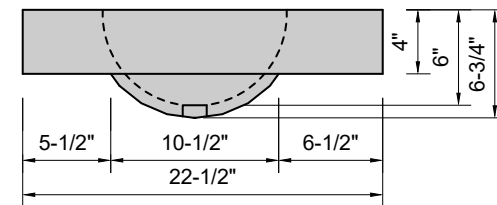

TOP VIEW

FRONT VIEW

SIDE VIEW

BACK VIEW

Model #: FLOV-36-00
Oval (floating)
no faucet holes