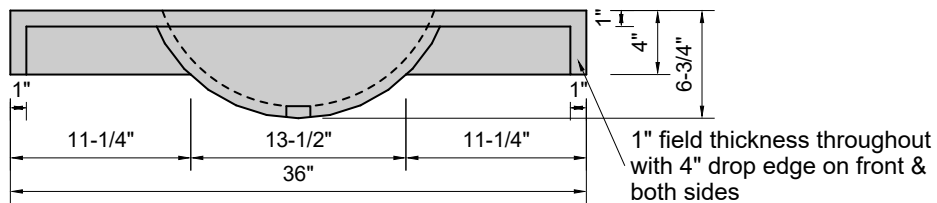

TOP VIEW

FRONT VIEW

SIDE VIEW

BACK VIEW

Model #: FLOV-36-00
Oval (floating)
no faucet holes