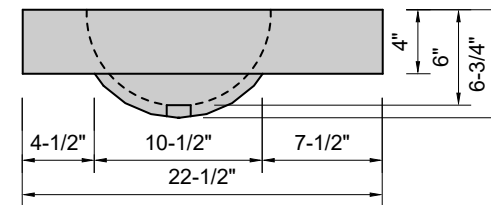

TOP VIEW

FRONT VIEW

SIDE VIEW

BACK VIEW

Model #: FLOV-36-01
Oval (floating)
single faucet hole