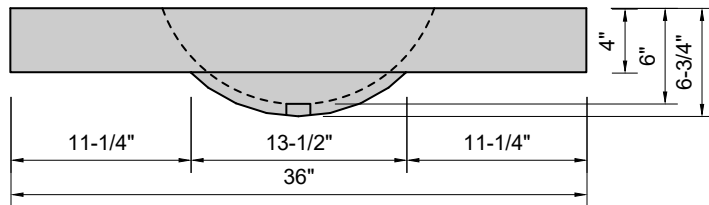

TOP VIEW

FRONT VIEW

SIDE VIEW

BACK VIEW

Model #: FLOV-36-01
Oval (floating)
single faucet hole