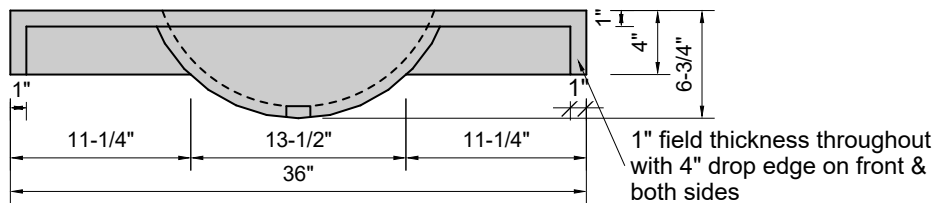

TOP VIEW

FRONT VIEW

SIDE VIEW

BACK VIEW

Model #: FLOV-36-01
Oval (floating)
single faucet hole