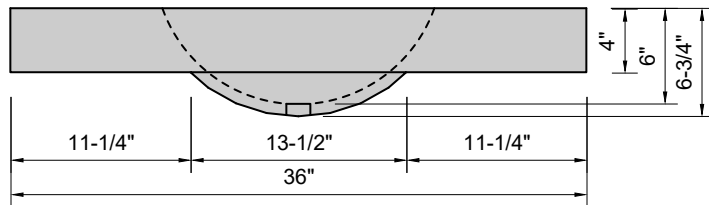

TOP VIEW

FRONT VIEW

SIDE VIEW

BACK VIEW

Model #: FLOV-36-03
Oval (floating)
8" widespread faucet holes