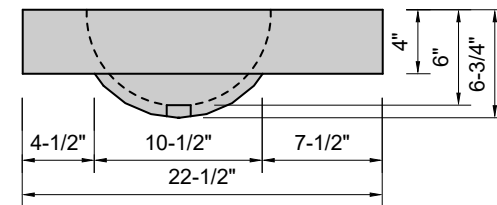

TOP VIEW

FRONT VIEW

SIDE VIEW

BACK VIEW

Model #: FLOV-36-03
Oval (floating)
8" widespread faucet holes