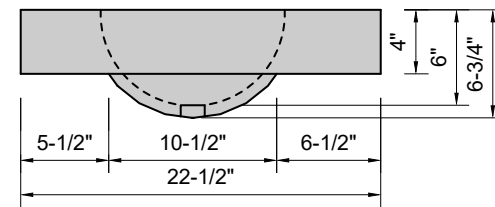

TOP VIEW

FRONT VIEW

SIDE VIEW

BACK VIEW

Model #: FLOV-40-00
Oval (floating)
no faucet holes