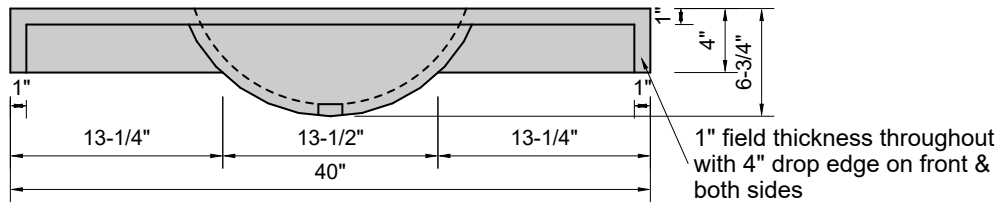

TOP VIEW

FRONT VIEW

SIDE VIEW

BACK VIEW

Model #: FLOV-40-00
Oval (floating)
no faucet holes