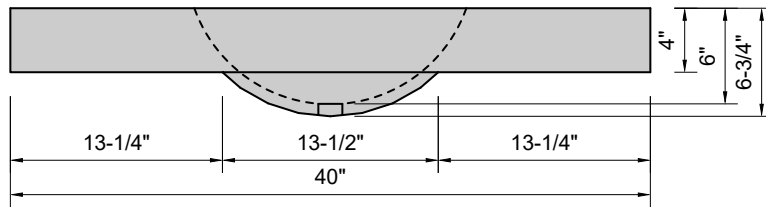

TOP VIEW

FRONT VIEW

SIDE VIEW

BACK VIEW

Model #: FLOV-40-00
Oval (floating)
no faucet holes