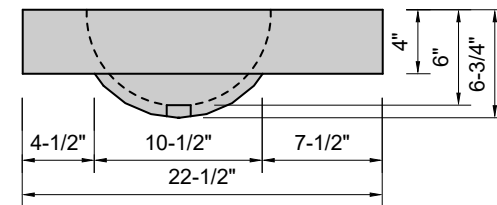

TOP VIEW

FRONT VIEW

SIDE VIEW

BACK VIEW

Model #: FLOV-40-01
Oval (floating)
single faucet hole