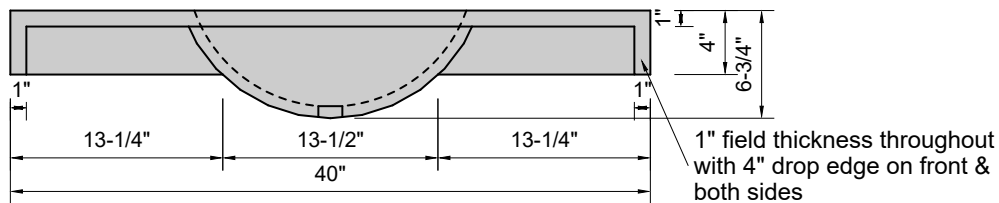

TOP VIEW

FRONT VIEW

SIDE VIEW

BACK VIEW

Model #: FLOV-40-01
Oval (floating)
single faucet hole