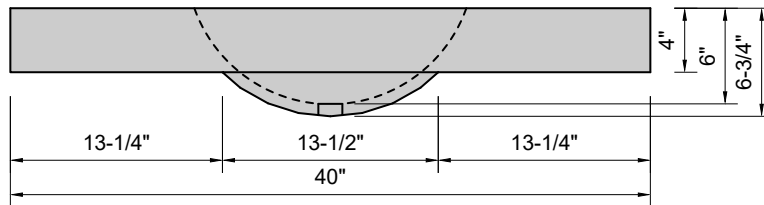

TOP VIEW

FRONT VIEW

SIDE VIEW

BACK VIEW

Model #: FLOV-40-01
Oval (floating)
single faucet hole